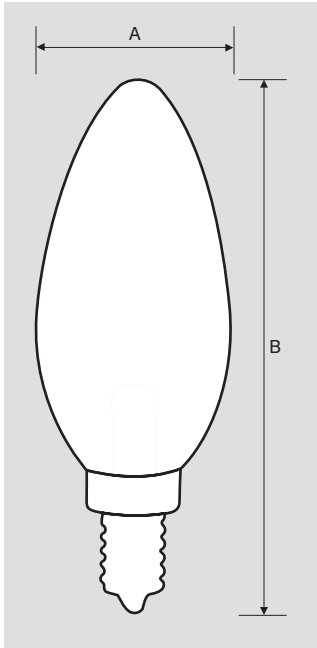

### PRODUCT FEATURES

- Energy efficient, 80%+ energy savings over legacy equivalents
- Lower heat generation than legacy equivalents
- Smooth, uniform dimming to 10%
- Filament-style LED construction offers unique traditional appearance for decorative and mood-sensitive applications
- HiCRI LEDs offer enhanced color rendering vs. 80 CRI LEDs, providing ideal clarity, representation, uniformity of illuminated area/objects
- Long life minimizes replacement and maintenance costs
- Suitable for use in wet locations
- Operating temperature range –4°F/–20°C to 95°F/35°C
- PF > 0.8
- Suitable for use in enclosed fixtures
- ANSI compliant construction ensures fitment for intended applications
- Complies with Part 15 of FCC
- Title 20 compliant

#### LAMP DIMENSIONS

A (Diameter)	1.38"
B (Length)	3.86"

BASE TYPE: E12 (Candelabra)