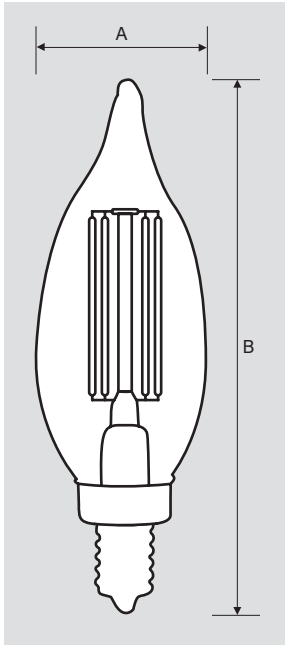

KT-LED5.5FCA11-E12-9XX-C

60W REPLACEMENT LAMP

DESCRIPTION

5.5W CA11 Lamp | 2700–3000K | ≥ 90 CRI | Bent-tip Chandelier

Enclosed
Fixture Rated

LAMP TYPE: Filament CA11

BASE TYPE: E12 (Candelabra)

WATTAGE: 5.5W

PERFORMANCE SPECIFICATIONS

Keystone Catalog Number	Base Type	Rated Lamp Wattage	Legacy Equivalent Wattage	Color Temp	Lumens	Efficacy	Input Voltage	CRI	Beam Angle	Dimmable
KT-LED5.5FCA11-E12-927-C	E12	5.5W	60W incandescent	2700K	500	91 lm/W	120V	≥ 90	360°	Yes
KT-LED5.5FCA11-E12-930-C	E12	5.5W	60W incandescent	3000K	500	91 lm/W	120V	≥ 90	360°	Yes

* Color Uniformity: CCT (Correlated Color Temperature) range as per guidelines outlined in ANSI C78.377-2017

KT-LED5.5FCA11-E12-9XX-C

60W REPLACEMENT LAMP

PHYSICAL SPECIFICATIONS

LAMP DIMENSIONS

A (Diameter)	1.26"
B (Length)	3.94"

BASE TYPE: E12 (Candelabra)

PACKAGING

Carton Quantity	24 pcs
Carton Dimensions	11.42" × 7.68" × 5.51"
Carton Weight	2.65 lbs

ORDERING INFORMATION

ORDER CODE	EASY CODE	UPC
KT-LED5.5FCA11-E12-927-C	SUH-26	843654123776
KT-LED5.5FCA11-E12-930-C	HTW-16	843654123783