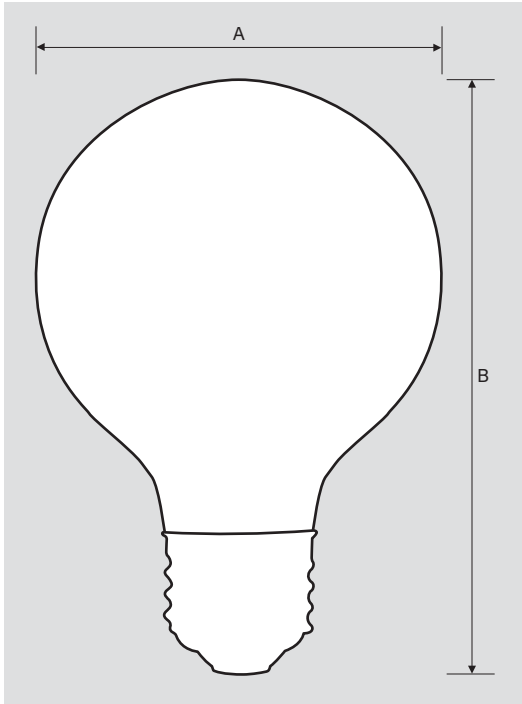

ESSENTIAL SERIES

GENERAL PURPOSE LED BULBS

KT-LED5.5FG25-E26-9XX-F

REPLACEMENT LAMP

DESCRIPTION

5.5W G25 Lamp | 2700–5000K | ≥90 CRI | Frosted Globe

LAMP TYPE: Filament G25

BASE TYPE: E26 (Medium)

ELECTRICAL AND PERFORMANCE SPECIFICATIONS

Keystone Catalog Number	Description	Color Temp*	Input Voltage	Rated Lamp Wattage	Legacy Equivalent Wattage	Lumens	Efficacy	CRI	Base Type	Beam Angle	Dimmable
KT-LED5.5FG25-E26-927-F	G25 filament globe bulb; Frosted; Dimmable	2700K	120V	5.5W	60W incandescent	500 lm	91 lm/W	≥90	E26	360°	Yes
KT-LED5.5FG25-E26-930-F	G25 filament globe bulb; Frosted; Dimmable	3000K	120V	5.5W	60W incandescent	500 lm	91 lm/W	≥90	E26	360°	Yes
KT-LED5.5FG25-E26-950-F	G25 filament globe bulb; Frosted; Dimmable	5000K	120V	5.5W	60W incandescent	500 lm	91 lm/W	≥90	E26	360°	Yes

* Color Uniformity: CCT (Correlated Color Temperature) range as per guidelines outlined in ANSI C78.377-2017

KT-LED5.5FG25-E26-9XX-F

REPLACEMENT LAMP

PHYSICAL CHARACTERISTICS

LAMP DIMENSIONS

A (Diameter)	3.15"
B (Length)	4.53"