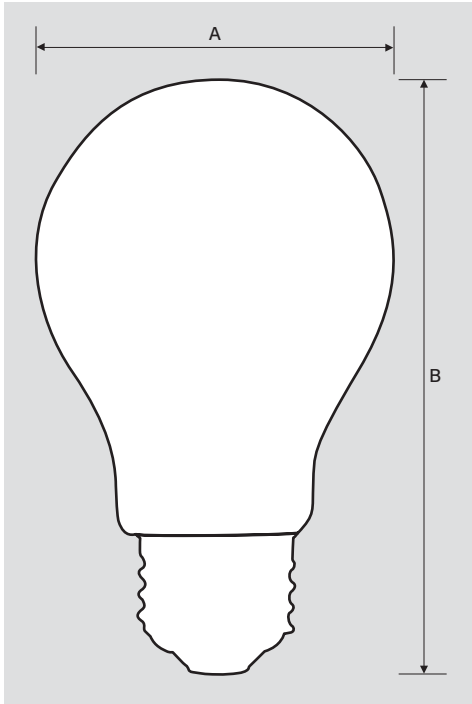

### PERFORMANCE SPECIFICATIONS

Keystone Catalog Number	Base Type	Rated Lamp Wattage	Legacy Equivalent Wattage	Color Temp*	Lumens	Efficacy	Input Voltage	CRI	Beam Angle	Dimmable
KT-LED5FA19-E26-927-F	E26	5W	40W incandescent	2700K	450	90 lm/W	120V	≥ 90	360°	Yes
KT-LED5FA19-E26-930-F	E26	5W	40W incandescent	3000K	450	90 lm/W	120V	≥ 90	360°	Yes
KT-LED5FA19-E26-950-F	E26	5W	40W incandescent	5000K	450	90 lm/W	120V	≥ 90	360°	Yes

### LAMP DIMENSIONS

A (Diameter)	2.36"
B (Length)	4.33"

BASE TYPE: E26 (Medium)