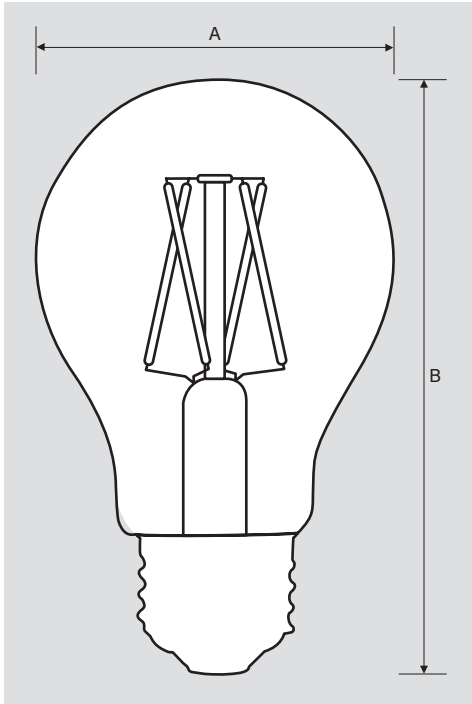

PERFORMANCE SPECIFICATIONS

Keystone Catalog Number	Base Type	Rated Lamp Wattage	Legacy Equivalent Wattage	Color Temp*	Lumens	Efficacy	Input Voltage	CRI	Beam Angle	Dimmable
KT-LED8FA19-E26-927-C	E26	8W	60W incandescent	2700K	800	100 lm/W	120V	≥ 90	360°	Yes
KT-LED8FA19-E26-930-C	E26	8W	60W incandescent	3000K	800	100 lm/W	120V	≥ 90	360°	Yes
KT-LED8FA19-E26-950-C	E26	8W	60W incandescent	5000K	800	100 lm/W	120V	≥ 90	360°	Yes

* Color Uniformity: CCT (Correlated Color Temperature) range as per guidelines outlined in ANSI C78.377-2017

KT-LED8FA19-E26-9XX-C

REPLACEMENT LAMP

PHYSICAL SPECIFICATIONS

LAMP DIMENSIONS

A (Diameter)	2.36"
B (Length)	4.33"