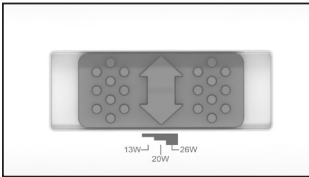

- Keystone Power Select technology (see Performance Specifications for details): 100%, 75%, or 50% output for cabinet depth flexibility