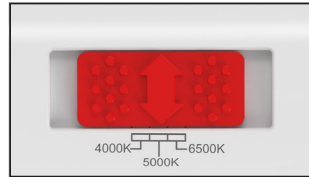

- Keystone Color Select Technology (4000/5000/6500K)