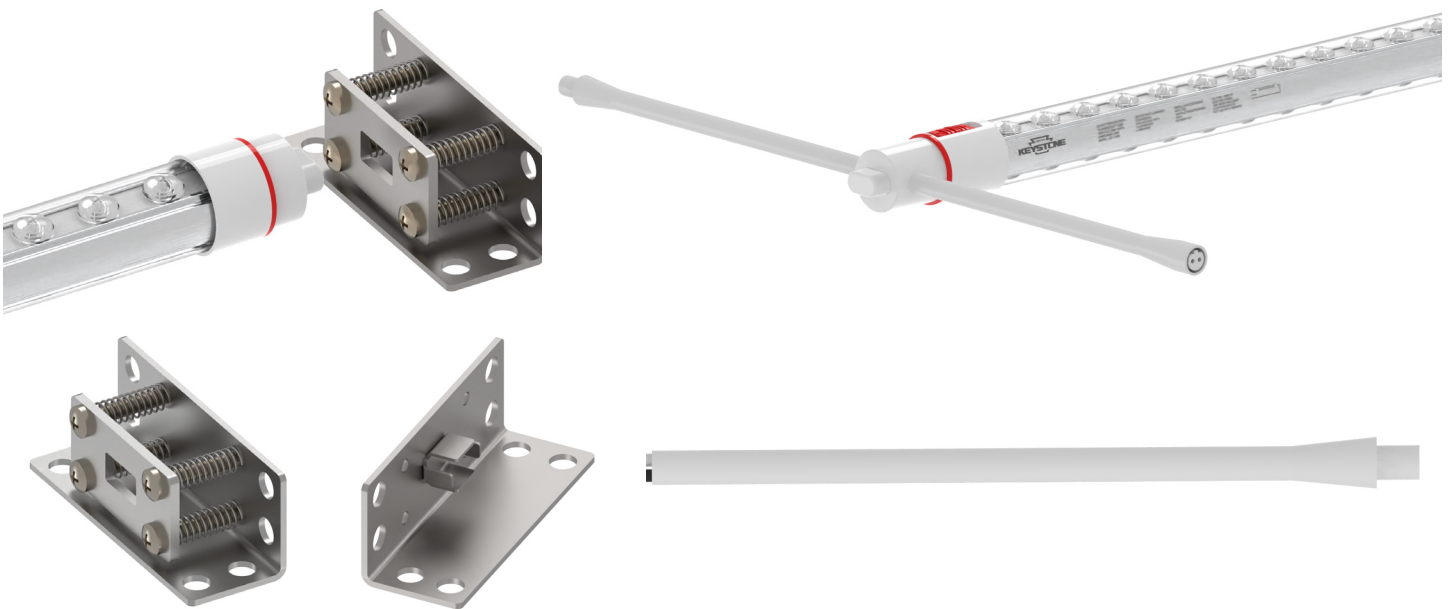

KT-LEDXXPST8-XXP2SO-8CSK-DW

LED SIGN LAMP

PERFORMANCE SPECIFICATION DETAILED (CONTINUED)

Catalog Number	Selectable Wattage	Selectable CCT	Lumens	Efficacy	Nominal Length	Input Current	CRI	Socket Type
KT-LED52PST8-117P2SO-8CSK-DW	52W	4000K	6720 lm/W	137 lm/W	117"	473mA	> 80	R17d
		5000K	7130 lm/W	137 lm/W		473mA		
		6500K	7130 lm/W	137 lm/W		473mA		
	45W	4000K	5828 lm/W	138 lm/W		404mA		
		5000K	6200 lm/W	138 lm/W		404mA		
		6500K	6200 lm/W	138 lm/W		404mA		
	29W	4000K	3737 lm/W	137 lm/W		270mA		
		5000K	3975 lm/W	137 lm/W		270mA		
		6500K	3975 lm/W	137 lm/W		270mA		
KT-LED54PST8-120P2SO-8CSK-DW	54W	4000K	6918 lm/W	136 lm/W	120"	491mA	> 80	R17d
		5000K	7360 lm/W	136 lm/W		491mA		
		6500K	7360 lm/W	136 lm/W		491mA		
	47W	4000K	6016 lm/W	136 lm/W		419mA		
		5000K	6400 lm/W	136 lm/W		419mA		
		6500K	6400 lm/W	136 lm/W		419mA		
	30W	4000K	3845 lm/W	136 lm/W		280mA		
		5000K	4090 lm/W	136 lm/W		280mA		
		6500K	4090 lm/W	136 lm/W		280mA		

PRODUCT IMAGES