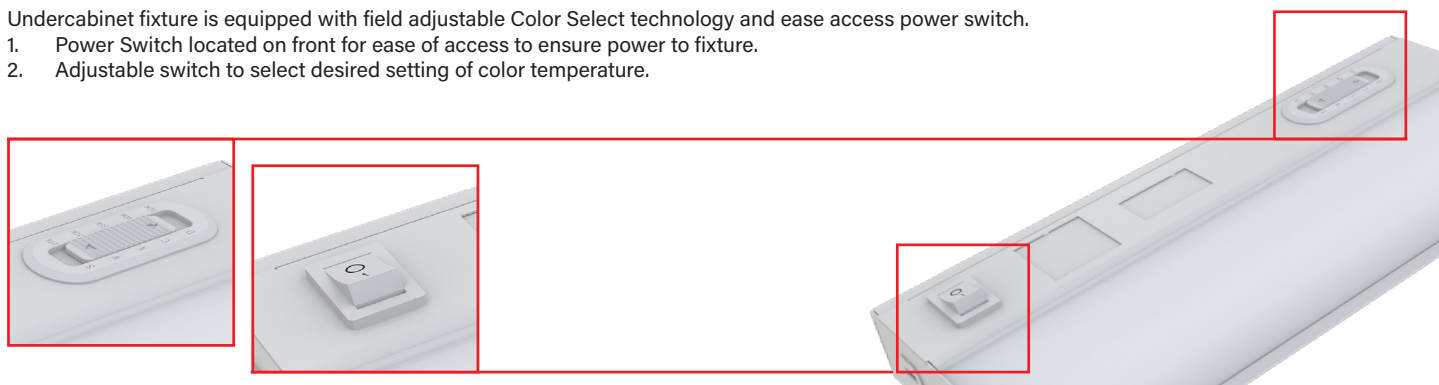

KEY FEATURES

Undercabinet fixture is equipped with field adjustable Color Select technology and ease access power switch.

1. Power Switch located on front for ease of access to ensure power to fixture.
2. Adjustable switch to select desired setting of color temperature.