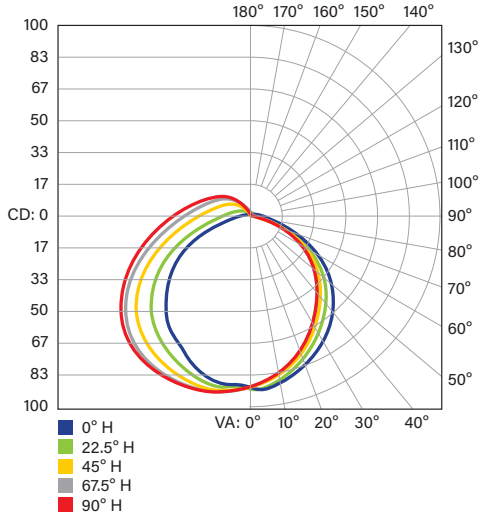

KT-UCLEDXX-XXA-9CSF-FDIM

LED UNDER CABINET FIXTURE

PHOTOMETRIC SPECIFICATIONS (KT-UCLED5-9A-9CSF-FDIM)

POLAR CANDELA DISTRIBUTION

ZONAL LUMEN SUMMARY

Zone	Lumens	% Luminaire
0-30	71.1	21.2%
0-40	118.0	35.2%
0-60	216.5	64.6%
60-90	83.0	24.8%
70-100	54.2	16.2%
90-120	25.3	7.5%
0-90	299.5	89.4%
90-180	35.6	10.6%
0-180	335.1	100.0%