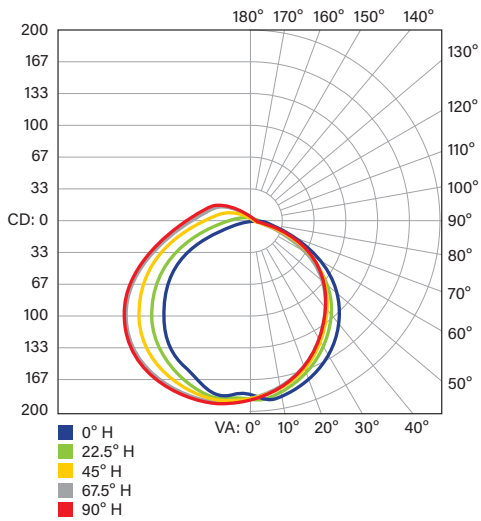

PERFORMANCE SPECIFICATIONS OVERVIEW

Catalog Number	Length	Wattage	Selectable CCT	Max Lumens*	Efficacy	Input Voltage	Dimming	CRI	Lifetime
KT-UCLED5-9A-9CSF-FDIM-XX	9"	5W	2700K 3000K 3500K 4000K 5000K	390	78 lm/W	120V	Forward Phase	>90	50,000 hrs
KT-UCLED5-12A-9CSF-FDIM-XX	12"	5W		440	88 lm/W				
KT-UCLED9-18A-9CSF-FDIM-XX	18"	9W		710	79 lm/W				
KT-UCLED9-24A-9CSF-FDIM-XX	24"	9W		770	86 lm/W				
KT-UCLED14-34A-9CSF-FDIM-XX	34"	14W		1,190	85 lm/W				
KT-UCLED20-42A-9CSF-FDIM-XX	42"	20W		1,720	86 lm/W				
KT-UCLED20-46A-9CSF-FDIM-XX	46"	20W		1,700	85 lm/W				

PHOTOMETRIC SPECIFICATIONS (KT-UCLED5-12A-9CSF-FDIM)

POLAR CANDELA DISTRIBUTION

ZONAL LUMEN SUMMARY

Zone	Lumens	% Luminaire
0-30	84.5	21.2%
0-40	140.3	35.9%
0-60	257.1	65.8%
60-90	98.4	25.2%
70-100	63.9	16.3%
90-120	28.0	7.2%
0-90	355.5	91.0%
90-180	35.3	9.0%
0-180	390.9	100.0%

KT-UCLEDXX-XXA-9CSF-FDIM

LED UNDER CABINET FIXTURE

PHOTOMETRIC SPECIFICATIONS (KT-UCLED9-18A-9CSF-FDIM)

POLAR CANDELA DISTRIBUTION

ZONAL LUMEN SUMMARY

Zone	Lumens	% Luminaire
0-30	147.3	21.8%
0-40	244.4	36.2%
0-60	447.3	66.2%
60-90	168.2	24.9%
70-100	107.7	15.9%
90-120	46.6	6.9%
0-90	615.5	91.1%
90-180	60.2	8.9%
0-180	675.7	100.0%

PHOTOMETRIC SPECIFICATIONS (KT-UCLED9-24A-9CSF-FDIM)

POLAR CANDELA DISTRIBUTION

ZONAL LUMEN SUMMARY

Zone	Lumens	% Luminaire
0-30	149.3	21.7%
0-40	247.7	36.1%
0-60	453.7	66.1%
60-90	171.0	24.9%
70-100	109.7	16.0%
90-120	47.5	6.9%
0-90	624.6	91.0%
90-180	62.1	9.0%
0-180	686.7	100.0%