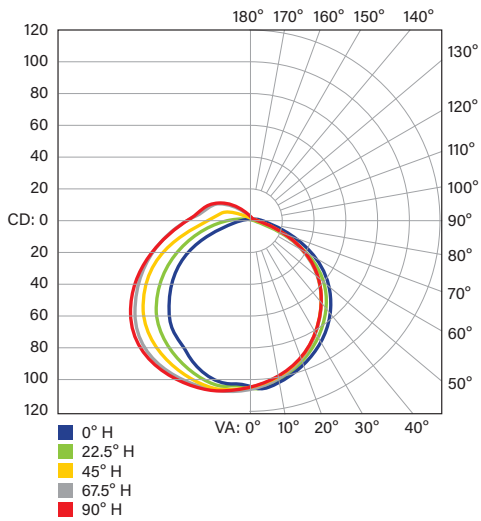

PERFORMANCE SPECIFICATIONS OVERVIEW

Catalog Number	Length	Wattage	Selectable CCT	Max Lumens*	Efficacy	Input Voltage	Dimming	CRI	Lifetime
KT-UCLED5-9A-9CSF-FDIM-XX	9"	5W	2700K 3000K 3500K 4000K 5000K	390	78 lm/W	120V	Forward Phase	>90	50,000 hrs
KT-UCLED5-12A-9CSF-FDIM-XX	12"	5W		440	88 lm/W				
KT-UCLED9-18A-9CSF-FDIM-XX	18"	9W		710	79 lm/W				
KT-UCLED9-24A-9CSF-FDIM-XX	24"	9W		770	86 lm/W				
KT-UCLED14-34A-9CSF-FDIM-XX	34"	14W		1,190	85 lm/W				
KT-UCLED20-42A-9CSF-FDIM-XX	42"	20W		1,720	86 lm/W				
KT-UCLED20-46A-9CSF-FDIM-XX	46"	20W		1,700	85 lm/W				

KT-UCLEDXX-XXA-9CSF-FDIM

LED UNDER CABINET FIXTURE

PHOTOMETRIC SPECIFICATIONS (KT-UCLED5-9A-9CSF-FDIM)

POLAR CANDELA DISTRIBUTION

ZONAL LUMEN SUMMARY

Zone	Lumens	% Luminaire
0-30	71.1	21.2%
0-40	118.0	35.2%
0-60	216.5	64.6%
60-90	83.0	24.8%
70-100	54.2	16.2%
90-120	25.3	7.5%
0-90	299.5	89.4%
90-180	35.6	10.6%
0-180	335.1	100.0%

PHOTOMETRIC SPECIFICATIONS (KT-UCLED5-12A-9CSF-FDIM)

POLAR CANDELA DISTRIBUTION

ZONAL LUMEN SUMMARY

Zone	Lumens	% Luminaire
0-30	84.5	21.2%
0-40	140.3	35.9%
0-60	257.1	65.8%
60-90	98.4	25.2%
70-100	63.9	16.3%
90-120	28.0	7.2%
0-90	355.5	91.0%
90-180	35.3	9.0%
0-180	390.9	100.0%