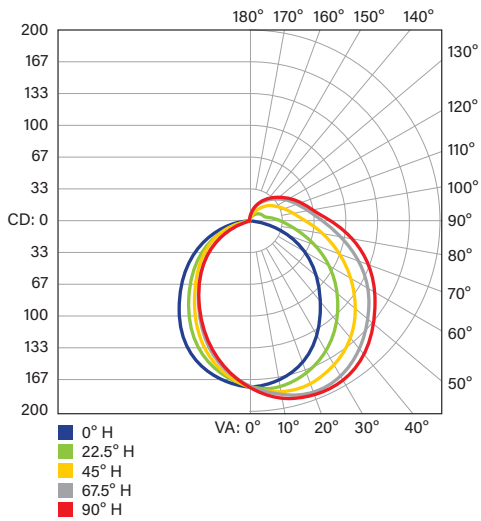

PERFORMANCE SPECIFICATIONS OVERVIEW

Catalog Number	Length	Wattage	Selectable CCT	Max Lumens*	Efficacy	Input Voltage	Dimming	CRI	Lifetime
KT-UCLED5-9A-9CSF-FDIM-XX	9"	5W	2700K 3000K 3500K 4000K 5000K	390	78 lm/W	120V	Forward Phase	>90	50,000 hrs
KT-UCLED5-12A-9CSF-FDIM-XX	12"	5W		440	88 lm/W				
KT-UCLED9-18A-9CSF-FDIM-XX	18"	9W		710	79 lm/W				
KT-UCLED9-24A-9CSF-FDIM-XX	24"	9W		770	86 lm/W				
KT-UCLED14-34A-9CSF-FDIM-XX	34"	14W		1,190	85 lm/W				
KT-UCLED20-42A-9CSF-FDIM-XX	42"	20W		1,720	86 lm/W				
KT-UCLED20-46A-9CSF-FDIM-XX	46"	20W		1,700	85 lm/W				

PHOTOMETRIC SPECIFICATIONS (KT-UCLED9-24A-9CSF-FDIM)

POLAR CANDELA DISTRIBUTION

ZONAL LUMEN SUMMARY

Zone	Lumens	% Luminaire
0-30	149.3	21.7%
0-40	247.7	36.1%
0-60	453.7	66.1%
60-90	171.0	24.9%
70-100	109.7	16.0%
90-120	47.5	6.9%
0-90	624.6	91.0%
90-180	62.1	9.0%
0-180	686.7	100.0%

KT-UCLEDXX-XXA-9CSF-FDIM

LED UNDER CABINET FIXTURE

PHOTOMETRIC SPECIFICATIONS (KT-UCLED14-34A-9CSF-FDIM)

POLAR CANDELA DISTRIBUTION

ZONAL LUMEN SUMMARY

Zone	Lumens	% Luminaire
0-30	241.9	21.6%
0-40	400.6	35.8%
0-60	727.9	65.0%
60-90	287.6	25.7%
70-100	195.1	17.4%
90-120	82.1	7.3%
0-90	1015.6	90.7%
90-180	104.2	9.3%
0-180	1119.8	100.0%

PHOTOMETRIC SPECIFICATIONS (KT-UCLED20-42A-9CSF-FDIM)

POLAR CANDELA DISTRIBUTION

ZONAL LUMEN SUMMARY

Zone	Lumens	% Luminaire
0-30	309.0	20.5%
0-40	512.5	33.9%
0-60	940.0	62.2%
60-90	388.2	25.7%
70-100	269.3	17.8%
90-120	133.5	8.8%
0-90	1328.2	87.9%
90-180	182.6	12.1%
0-180	1510.8	100.0%