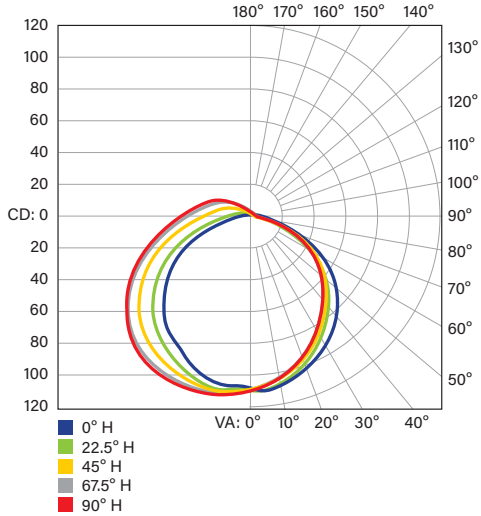

KT-UCLEDXX-XXA-9CSF-FDIM

LED UNDER CABINET FIXTURE

PHOTOMETRIC SPECIFICATIONS (KT-UCLED9-18A-9CSF-FDIM)

POLAR CANDELA DISTRIBUTION

ZONAL LUMEN SUMMARY

Zone	Lumens	% Luminaire
0-30	147.3	21.8%
0-40	244.4	36.2%
0-60	447.3	66.2%
60-90	168.2	24.9%
70-100	107.7	15.9%
90-120	46.6	6.9%
0-90	615.5	91.1%
90-180	60.2	8.9%
0-180	675.7	100.0%