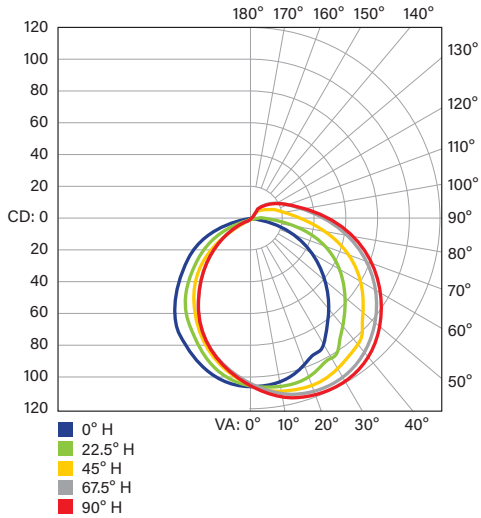

KT-UCLEDXX-XXA-9CSF-FDIM

LED UNDER CABINET FIXTURE

PHOTOMETRIC SPECIFICATIONS (KT-UCLED20-46A-9CSF-FDIM)

POLAR CANDELA DISTRIBUTION

ZONAL LUMEN SUMMARY

Zone	Lumens	% Luminaire
0-30	371.5	21.1%
0-40	614.9	35.1%
0-60	1122.5	64.1%
60-90	447.3	25.5%
70-100	301.7	17.2%
90-120	138.1	7.9%
0-90	1569.8	89.6%
90-180	181.3	10.4%
0-180	1751.1	100.0%