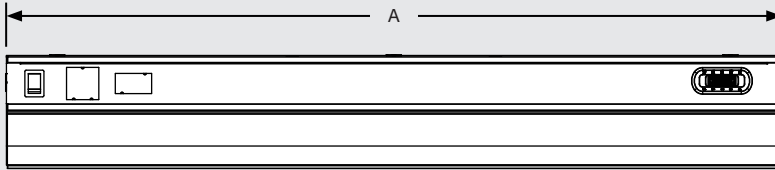

KT-UCLEDXX-XXA-9CSF-FDIM

LED UNDER CABINET FIXTURE

PHYSICAL SPECIFICATIONS

Catalog Number	A (Length)	B (Width)	C (Height)
KT-UCLED5-9A-9CSF-FDIM	9"	3.55"	1.13"
KT-UCLED5-12A-9CSF-FDIM	12"		
KT-UCLED9-18A-9CSF-FDIM	18"		
KT-UCLED9-24A-9CSF-FDIM	24"		
KT-UCLED14-34A-9CSF-FDIM	34"		
KT-UCLED20-42A-9CSF-FDIM	42"		
KT-UCLED20-46A-9CSF-FDIM	46"		

ORDERING INFORMATION

Catalog Number	UPC	Easy Code
KT-UCLED5-9A-9CSF-FDIM	843654175133	TTQ-22
KT-UCLED5-12A-9CSF-FDIM	843654175140	GGC-56
KT-UCLED9-18A-9CSF-FDIM	843654175157	NAG-40
KT-UCLED9-24A-9CSF-FDIM	843654175164	JDP-01
KT-UCLED14-34A-9CSF-FDIM	843654175171	LVT-27
KT-UCLED20-42A-9CSF-FDIM	843654175188	JYI-26
KT-UCLED20-46A-9CSF-FDIM	843654175195	UMK-33

CATALOG NUMBER BREAKDOWN

KT-UCLEDXX-XXA-9CSF-FDIM

1 2 3 4 5 6 7 8 9 10

1 Keystone Technologies

2 Under Cabinet

3 LED

4 Wattage

5 Size

6 Style

7 90 CRI

8 Color Select

9 Color Select Designation

10 Dimming

9 Color Select Designation

F 2700/3000/3500/4000/5000K

10 Dimming

FDIM Forward Phase Dimming