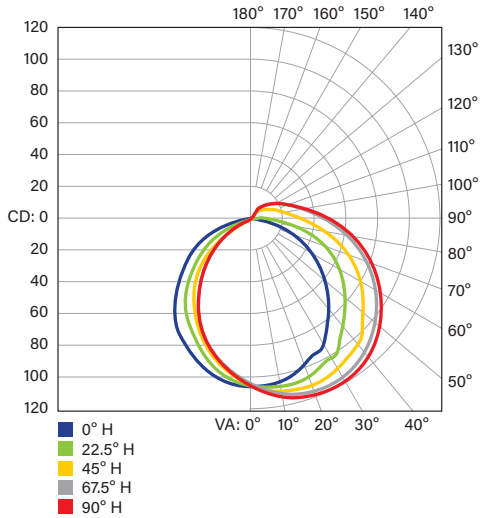

KT-UCLEDXX-XXA-9CSF-FDIM

LED UNDER CABINET FIXTURE

PHOTOMETRIC SPECIFICATIONS (KT-UCLED14-34A-9CSF-FDIM)

POLAR CANDELA DISTRIBUTION

ZONAL LUMEN SUMMARY