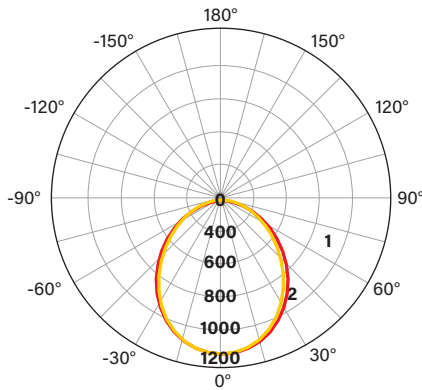

PHOTOMETRIC SPECIFICATIONS (KT-WLED22PS-2B-8CSA-VDIM)

LUMINOUS INTENSITY DISTRIBUTION

Average diffuse angle (50%): **99.6°**

1 Red C0 - C180

2 Yellow C90 - C270

Unit: cd

ZONAL LUMEN SUMMARY

Zone	Lumens	% Luminaire
0-30	845.1	29.67%
0-40	1353.1	47.51%
0-60	2272	79.77%
60-90	92.4	3.25%
70-100	42.75	1.5%
90-120	2.45	0.09%
0-90	2826.3	99.23%
90-180	1.21	0.04%
0-180	2848.1	100%