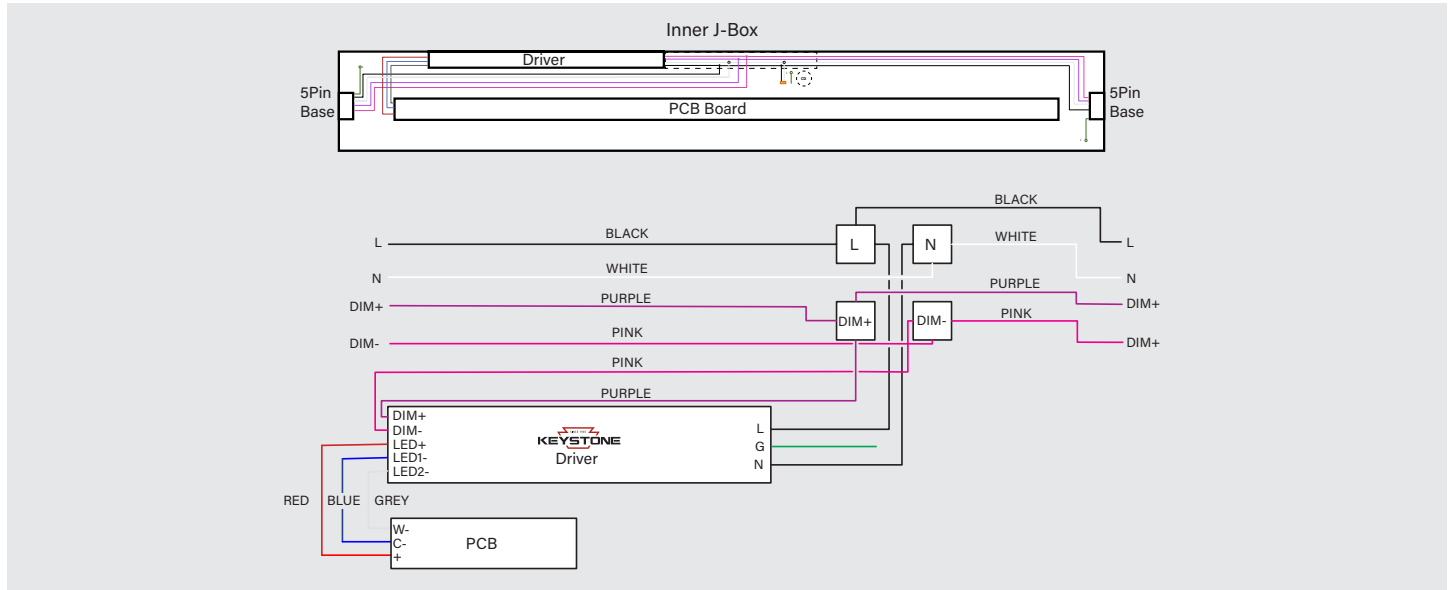

KT-WLEDXXPS-XB-8CSA-VDIM

LED WRAP FIXTURE

WIRING SPECIFICATIONS