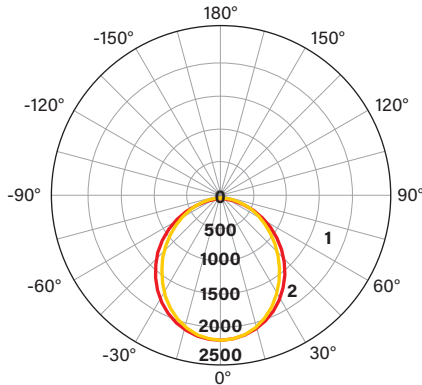

KT-WLEDXXPS-XB-8CSA-VDIM

LED WRAP FIXTURE

PHOTOMETRIC SPECIFICATIONS (KT-WLED44PS-4B-8CSA-VDIM)

LUMINOUS INTENSITY DISTRIBUTION

Average diffuse angle (50%): **105.3°**

1 Red C0 – C180

2 Yellow C90 – C270

Unit: cd

ZONAL LUMEN SUMMARY

Zone	Lumens	% Luminaire
0-30	1653.4	27.94%
0-40	2672.1	45.16%
0-60	4601.9	77.78%
60-90	206.4	3.5%
70-100	98.2	1.66%
90-120	8.2	0.14%
0-90	5840.3	98.71%
90-180	4.25	0.08%
0-180	5916.8	100%

PHYSICAL SPECIFICATIONS

KT-WLED22PS-2B-8CSA-VDIM

KT-WLED44PS-4B-8CSA-VDIM