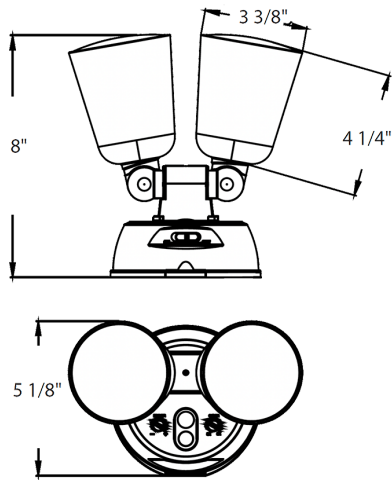

Technical Specifications (continued)

Lens:
Polycarbonate lens

Finish:
Formulated for high durability and long-lasting color

Green Technology:
Mercury and UV free. RoHS-compliant components.

Installation

Mounting:
Wall mount

Other

5 Yr Limited Warranty:
The RAB 5-year, limited warranty covers light output, driver performance and paint finish. RAB's warranty is subject to all terms and conditions found at rablighting.com/warranty.

Dimensions

Features

- 100,000-Hour LED lifespan
- DLC Listed
- 5-Year, limited warranty

Ordering Matrix

Family	Wattage	Color Temp	Finish	Driver
L2X			W	
	Blank = 20W	Blank = 3000-5000K Tunable	Blank = Bronze W = White B = Black	Blank = 120V, Stepless Dimming