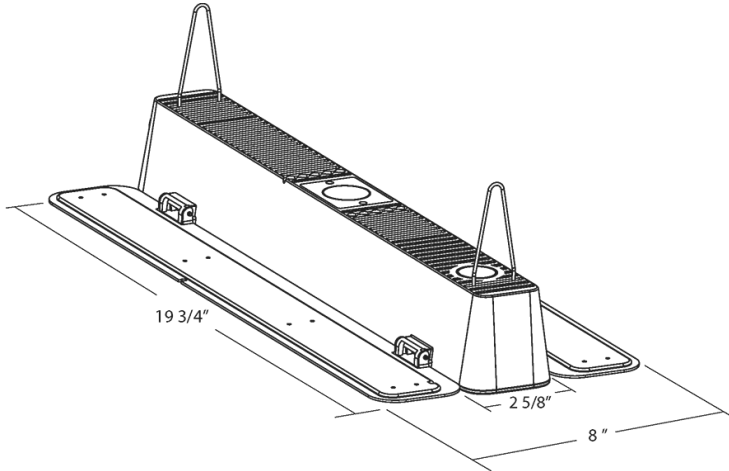

Dimensions

Features

- 50,000-Hour LED lifespan
- DLC listed
- 5-Year, limited warranty

Ordering Matrix

Family	Wattage	Color Temp	Finish	Options
L34	-	180	N	
	110 = 100W 180 = 160W	Blank = 5000K N = 4000K	Blank = White	Blank = No Option /LC = Lightcloud /LCS = Lightcloud Sensor /MVS = Microwave Occupancy Sensor