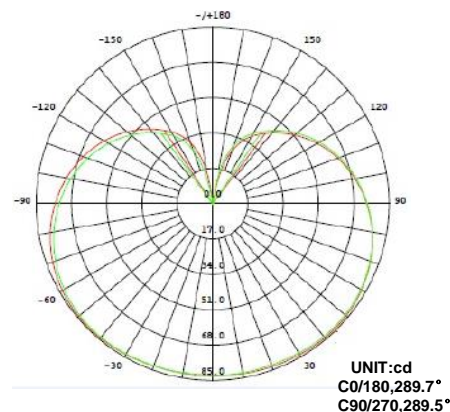

LED A21 OMNI

17 Watt 2700K- RP A21 OMNI LED

PRODUCT DESCRIPTION

17 watt A21 Omni-directional EarthBulb LED provides 1600 lumens and replaces 100 watt incandescent directional bulbs for over 84% energy savings. 2700K color of light is standard. Great for use in table lamps, floor lamps, wall sconce, and task lighting applications. Multi-Chipset LED and an advanced cooling system provides for 25,000 hours of LED life. Medium screw base. Energy Star rated product.

PRODUCT APPLICATIONS

LUMINOUS DISTRIBUTION INTENSITY DATA

Y(deg)	C(deg)				
C(deg)	0	23	45	68	90
0	82.9	82.8	82.7	82.6	82.5
5	82.9	82.7	82.6	82.4	82.3
10	82.8	82.7	82.6	82.5	82.5
15	82.9	82.8	82.8	82.8	82.8
20	83.1	83.0	82.9	82.9	83.0
25	83.3	83.2	83.1	83.1	83.2
30	83.7	83.5	83.4	83.4	83.5
35	84.1	83.8	83.6	83.6	83.7
40	84.3	84.0	83.7	83.7	83.8
45	84.4	84.0	83.7	83.7	83.8
50	84.4	83.9	83.5	83.4	83.6
55	84.1	83.6	83.1	83.0	83.2
60	83.6	83.0	82.5	82.3	82.5
65	82.9	82.2	81.6	81.4	81.7
70	82.0	81.3	80.6	80.3	80.6
75	80.9	80.0	79.3	79.0	79.3
80	79.5	78.6	77.8	77.5	77.7
85	77.8	76.9	76.1	75.7	76.0
90	75.9	75.0	74.1	73.7	74.0

LUMINOUS DISTRIBUTION INTENSITY DIAGRAM

AVERAGE BEAM ANGLE (50%): 289.6°

Note: IES files available upon request.

MODEL NUMBER: LA211727D

Order Code	Pack Size	Individual UPC	Inner Pack UPC	Qty	Master Park UPC	Qty
10048	1	840791100486	00840791100486	6	84079110048600	24
Dimensions (inches - Length x Width x Height)						
10048	1	2.93 x 2.93 x 6.55	9.48 x 6.96 x 7.16	6	19.3 x 13.54 x 7.71	24
Weight (lbs)						
10048	1	.50	2.87	6	11.99	24

Electrical	
Watt	17
Input Current	104 (mA)
Power Factor	> 0.90
Voltage	120 volt
Frequency	60hz
Min. Start Temp	-4F
Max. Operating Temp	104F
Base Type	E26 Medium
Light	
Initial Lumens	1600
Lumens per Watt	94
Color Temperature	2700K
Color Rendering (CRI)	83
Beam Angle	Omni Directional
Agency Approvals	
UL	Yes
Energy Star	25,000 rated hours
RoHS	Yes
FCC	Yes
Product Details	
Warranty	10 years, 6 hrs/day
Mercury Content	0
Diameter	2.93"
Overall Length	6.55"