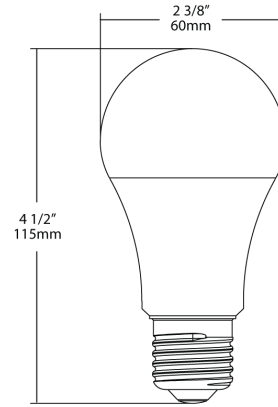

UPC: 192552007412

Color: White

Weight: 0.3 lbs

Project:	Type:
Prepared By:	Date:

Driver Info		LED Info	
Type	Constant Current	Watts	10W
120V	0.09A	Color Temp	2700K-6500K
208V	N/A	Color Accuracy	95 CRI
240V	N/A	L70 Lifespan	25,000 Hours
277V	N/A	Lumens	800 lm
Input Watts	10W	Efficacy	82

Construction

Material:

Plastic

Bulb Shape:

A19

Installation

Base Type:

E26, Medium Screw Base

Case and Pallet Dimensions

	QTY	LENGTH (in)	WIDTH (in)	HEIGHT (in)
CASE	12	9.92	7.8	5
PALLET	2	42.05	39.76	20.09

Dimension

Features

- Direct Connect to the Lightcloud Blue mobile app via Bluetooth, no Gateway or Hub required
- Use mobile device to configure features for On/Off Control, Dim Level, Color Temperature, Schedules, Scenes, SmartShift and more.
- Natural Spectrum Technology mimics natural sunlight to see colors more accurately
- Tunable White 2700-6500K with smooth transition between color temperatures
- Circadian SmartShift Capable to sync with local sunrise/sunset