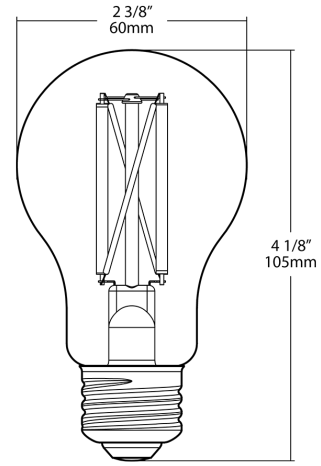

UPC: 192552015677

Weight: 0.1 lbs

Project:	Type:
Prepared By:	Date:

Driver Info		LED Info	
Type	Constant Current	Watts	6W
120V	0.07A	Color Temp	2200K-4500K
208V	N/A	Color Accuracy	90 CRI
240V	N/A	L70 Lifespan	15,000 Hours
277V	N/A	Lumens	800 lm
Input Watts	6W	Efficacy	133

Construction

Material:
Glass

Bulb Shape:

A19

Installation

Base Type:
E26, Medium Screw Base

Compliance

UL Listed:
Suitable for wet locations

Case and Pallet Dimensions

	QTY	LENGTH (in)	WIDTH (in)	HEIGHT (in)
CASE	12	10.83	8.15	5
PALLET	1080	44.09	38.74	26.67

Dimension

Features

- Direct Connect to the Lightcloud Blue mobile app via Bluetooth, no Gateway or Hub required
- Use mobile device to configure features for On/Off Control, Dim Level, Color Temperature, Schedules, Scenes, SmartShift and more.
- Tunable White 2200-4500K with smooth transition between color temperatures
- Circadian SmartShift Capable to sync with local sunrise/sunset
- Suitable for open or enclosed fixtures in dry, damp, or wet environments.
- Title 20 Compliant, ENERGY STAR® compliant, UL Listed