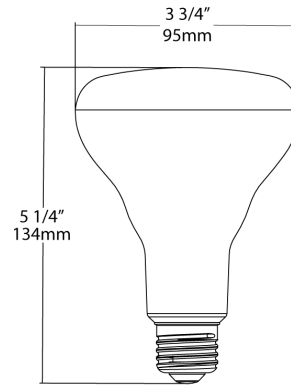

Project:	Type:
Prepared By:	Date:

Driver Info		LED Info	
Type	Constant Current	Watts	10W
120V	0.10A	Color Temp	2700K-6500K
208V	N/A	Color Accuracy	95 CRI
240V	N/A	L70 Lifespan	25,000 Hours
277V	N/A	Lumens	800 lm
Input Watts	10W	Efficacy	82

Case and Pallet Dimensions

	QTY	LENGTH (in)	WIDTH (in)	HEIGHT (in)
CASE	6	8.07	11.93	5
PALLET	864	49.21	36.57	17.05

Dimension

Features

- Direct Connect to the Lightcloud Blue mobile app via Bluetooth, no Gateway or Hub required
- Use mobile device to configure features for On/Off Control, Dim Level, Color Temperature, Schedules, Scenes, SmartShift and more.
- Natural Spectrum Technology mimics natural sunlight to see colors more accurately
- Tunable White 2700-6500K with smooth transition between color temperatures
- Circadian SmartShift Capable to sync with local sunrise/sunset