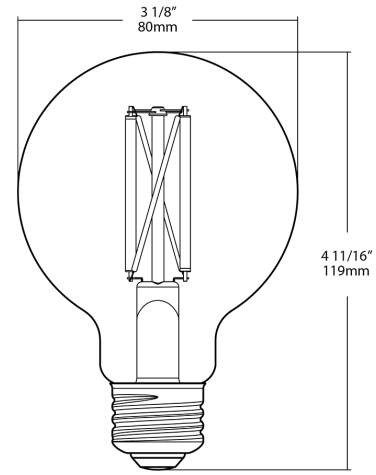

UPC: 192552015684

Weight: 0.1 lbs

<b>Project:</b>	<b>Type:</b>
<b>Prepared By:</b>	<b>Date:</b>

Driver Info		LED Info	
Type	Constant Current	Watts	6W
120V	0.07A	Color Temp	2200K-4500K
208V	N/A	Color Accuracy	90 CRI
240V	N/A	L70 Lifespan	15,000 Hours
277V	N/A	Lumens	800 lm
Input Watts	6W	Efficacy	133

#### Construction

**Material:**

Glass

**Bulb Shape:**

G25

#### Installation

**Base Type:**

E26, Medium Screw Base

**Case and Pallet Dimensions**

	QTY	LENGTH (in)	WIDTH (in)	HEIGHT (in)
CASE	6	10.35	6.97	6
PALLET	528	42.99	39.21	23.72

**Dimension**

**Features**

- Direct Connect to the Lightcloud Blue mobile app via Bluetooth, no Gateway or Hub required
- Use mobile device to configure features for On/Off Control, Dim Level, Color Temperature, Schedules, Scenes, SmartShift and more.
- Tunable White 2200-4500K with smooth transition between color temperatures
- Circadian SmartShift Capable to sync with local sunrise/sunset
- Suitable for open or enclosed fixtures in dry, damp, or wet environments.
- Title 20 Compliant, ENERGY STAR® compliant, UL Listed