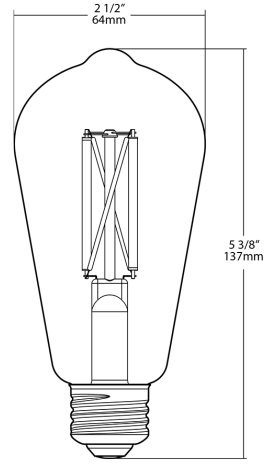

#### Construction

**Material:**

Glass

**Bulb Shape:**

ST19

#### Installation

**Base Type:**

E26, Medium Screw Base

**Case and Pallet Dimensions**

	QTY	LENGTH (in)	WIDTH (in)	HEIGHT (in)
CASE	8	11.38	5.79	6
PALLET	768	46.3	35.91	26.4

**Dimension**

**Features**

- Direct Connect to the Lightcloud Blue mobile app via Bluetooth, no Gateway or Hub required
- Use mobile device to configure features for On/Off Control, Dim Level, Color Temperature, Schedules, Scenes, SmartShift and more.
- Tunable White 2200-4500K with smooth transition between color temperatures
- Circadian SmartShift Capable to sync with local sunrise/sunset
- Suitable for open or enclosed fixtures in dry, damp, or wet environments.
- Title 20 Compliant, ENERGY STAR® compliant, UL Listed