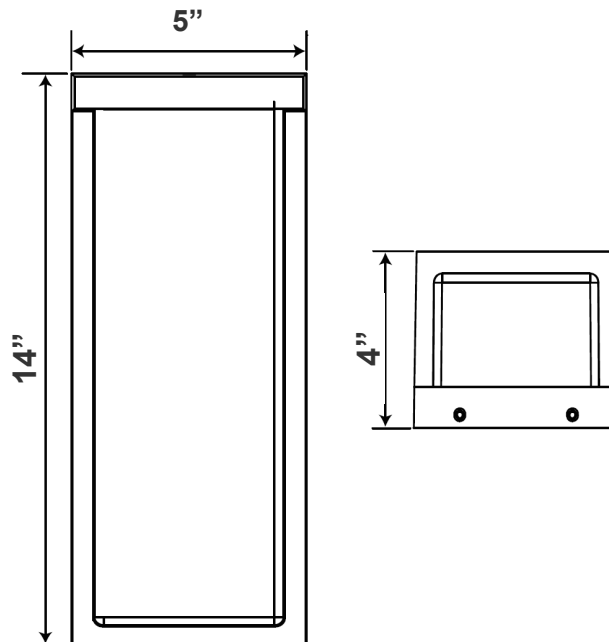

Customer Name: \_\_\_\_\_  
Project Name: \_\_\_\_\_  
Note: \_\_\_\_\_ | Type: \_\_\_\_\_

14"(H) x 5"(W) x 4"(D)

This wall light is a perfect combination of modern style, beautiful appearance, and durability. The lamp design is quite novel with an elegant and fashionable look. The backplate of the entire lamp is integrated with die-cast aluminum to ensure good heat dissipation. The lampshade uses a PC anti-yellow and high-transmittance material to provide excellent light transmission. It is available in two different sizes with three adjustable wattage levels and three adjustable color temperature levels. These decorative wall lights are ideal for balconies, porches, walkways, hallways, entryways, and living and dining spaces in both residential and commercial settings.