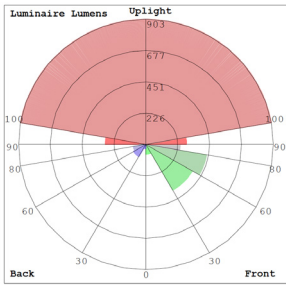

Photometrics: LDSX-L-18-22W-MCTP-ORB

BUG Rating: B0-U4-G3

22W, 5000K, Area 50'x 60' Mounting Height: 9'