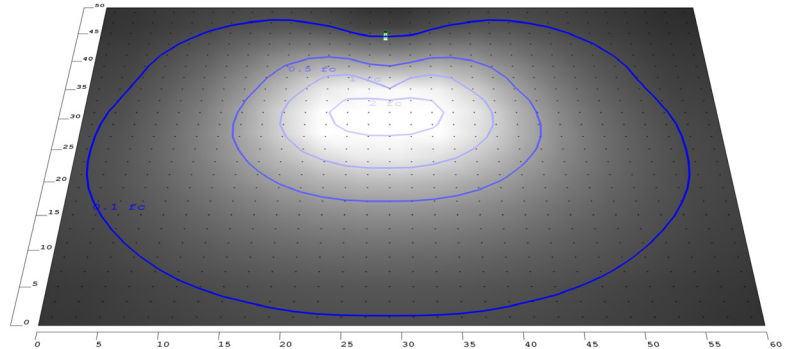

Photometrics: LDSX-L-18-22W-MCTP-ORB

BUG Rating: B0-U4-G3

22W, 5000K, Area 50'x 60' Mounting Height: 9'