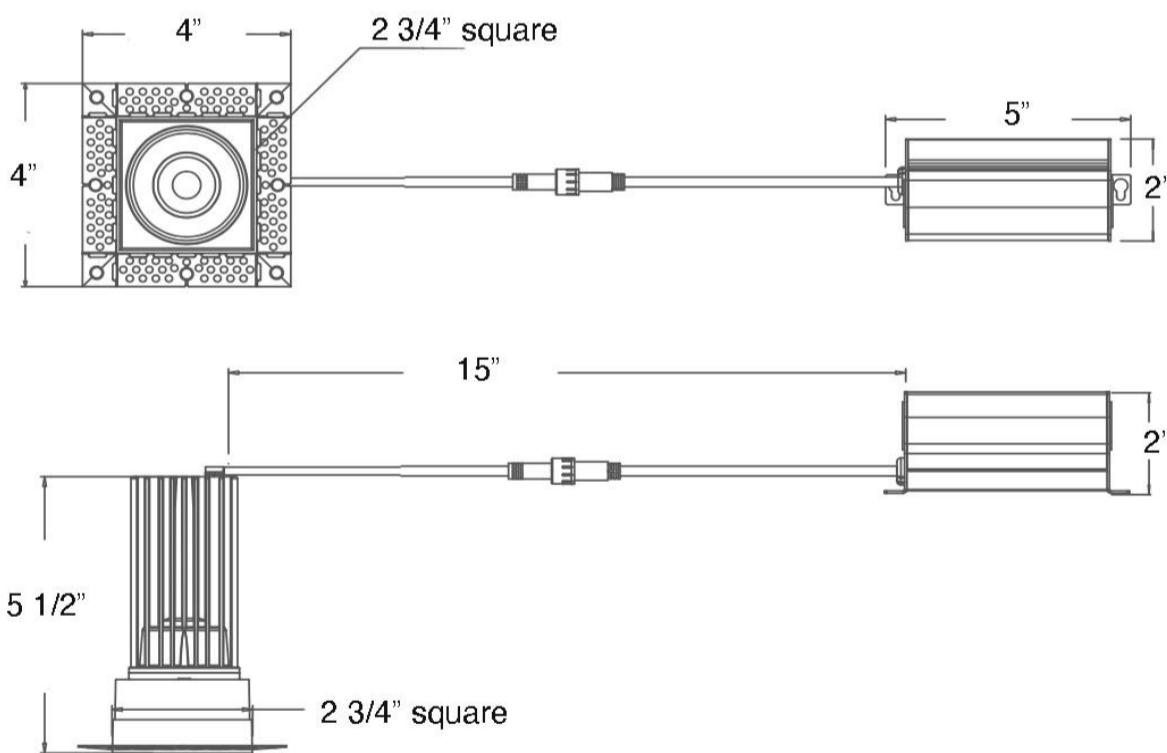

LED-2-S11W-EY-T-SQ

2" Trimless Square Gimbal LED 11W

Project: _____

Location: _____

Model: _____ Qty: _____

Notes: _____

DESCRIPTION

2" Trimless Square Gimbal Recessed LED
With Integral Driver In Connection Box

FEATURES & BENEFITS

- Up to 20° tilt** for sloped ceilings and wall washing
- 5CCT** user selectable 2700-3000-3500-4000-5000K or **Dim to Warm** 3000-1800K
- Beam options: **38°** (standard), **24°** & **60°** available as adder
- Light output up to **1000 lm**
- CRI 90+** for True Color Rendering
- 5" Deep** - Install Where Ceiling Space Is Limited
- Type IC Rated** - No Housing Required
- Wet Location** Approved
- Driver Inside Connection Box** - No Junction Box Needed

DIMENSIONS: D 2 1/2" ; OD 3 1/2" ; Cut Out 2 3/4" Square Hole

Ceiling Clearance Required: 5" 120V Triac Dim Driver Included

SPECIFICATION	
Applications	Sloped Ceilings, Wallwashing, Highlighting Artwork
Power	11 W
Color Temperature (K)	2700K - 3000K - 3500K - 4000K - 5000K - DTW 30-18K
Light Output White Trim (lm)	800 - 850 - 930 - 980 - 1000 - 900
Halogen Equivalent	90 W
Beam Angle	38° (standard), 24° & 60° available as adder
Tilt Angle	20°
CRI	90 +
Default Driver Input & Dimming	120V AC 50/60 Hz - Triac Dimmable
Optional Driver Input & Dimming	120V-347V AC 50/60 Hz - 0-10V Dimmable
Dimming	TRIAC Dimmers 10% - 100%
Approved Location	Insulated Ceiling & Wet Locations
Air Tight	Yes
Ambient Temperature	-4°F (-20°C) to +104°F (+40°C)
Projected Life	70% Light Output at 50,000 Hours
Certification	cETLus
Warranty	5 Year

Default beam angle is 38°, Optional are 24° & 60°

ACCESSORIES

Sold Separately

[Jumper Cables 10 ft 5CCT model JC-5CCT-10](#)

[Jumper Cables 10 ft DTW model JC-10](#)

[Mounting Plate Square Hole model MP-SQ-24](#)