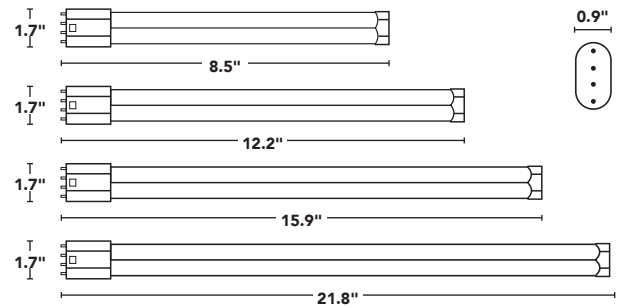

FEATURING FLEXCOLOR — ALLOWING EASY IN-FIELD ADJUSTABILITY.
Perfect for PL applications in offices, hotels, lobbies, schools, etc.

- Replace up to 40W CFL
- Easily toggle between CCTs via a switch on the lamp
- Up to 2228 lumen output
- Universal mounting style
- Instant on – no warmup time
- Shatter resistant glass lens

LED-7340/43/44/45-G3

2G11

FLEXCOLOR
SWITCH BETWEEN 5 CCTs

PART #	UPC	REPLACES	WATTAGE	LUMENS	CCT	MOUNTING	BASE	DLC CODE
LED-7345-FC-G3	197810022763	18W CFL	8.5W	930-980	FLEXCOLOR 3000K/3500K 4000K/5000K 6500K		2G11	N/A
LED-7344-FC-G3	197810022756	24W CFL	10W	1180-1250				
LED-7343-FC-G3	197810022749	36W CFL	16W	1900-2000				
LED-7340-FC-G3	197810015338	40W CFL	17W	2024-2228				S-FBNS0Z