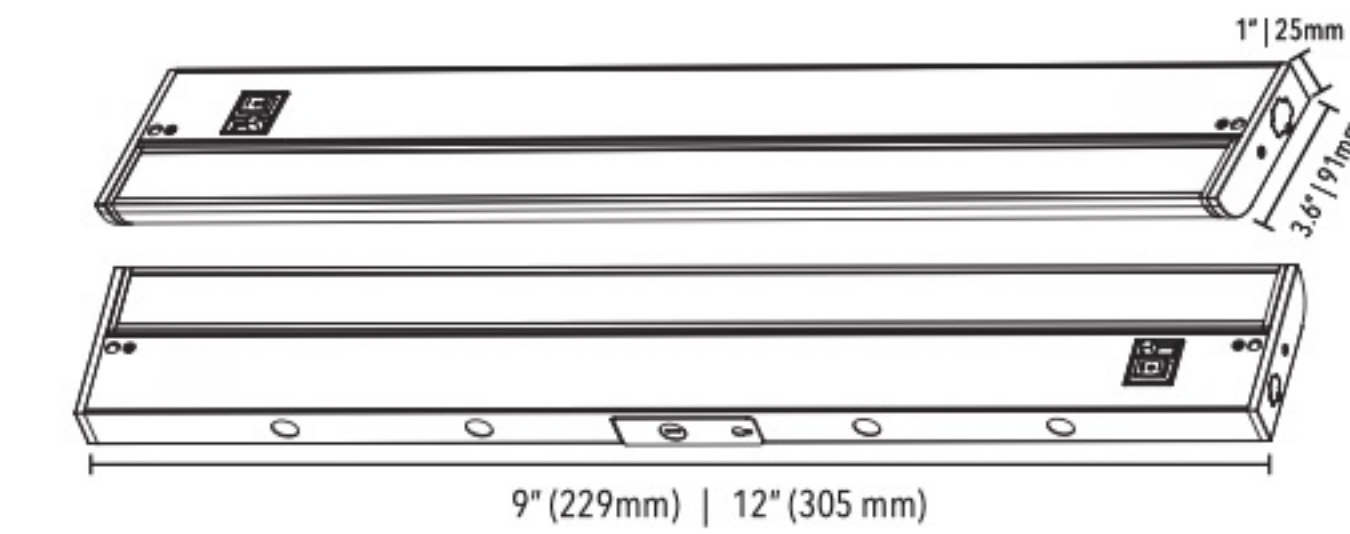

FEATURES

- 45° Adjustable Lens: Swivel design allows precise directional lighting for tasks or accent areas.
- Size Options: Available in 9", 12", 18", 24", and 40" lengths to fit various layouts.
- Integrated USB/USB-C Ports: Included in 18" and larger models for convenient device charging.
- High Performance: 180–1400 lumens output and 2700K–5000K tunable CCT.
- Smooth TRIAC Dimming: Compatible with standard wall dimmers for adjustable brightness.
- Built to Last: Durable aluminum body, cETLus certified, 120V/60Hz, with 5-year warranty.

ACCESSORIES INCLUDED (IN THE PACKAGING)

- 6FT Power Cord (1pc)
- 6" Jumper Cord (1pc)
- Strain Relief (1pc)
- Mounting Screws (2pcs)
- End to End Connector (1pc)

PRODUCT CODES

LTSPRO-SW - XX - YY

LED Task Star Pro Swivel

SIZE
9= 9"
12= 12"
18= 18"
24= 24"
32= 32"
40= 40"

Trim Finish
WH= White
BK= Black
BZ= Bronze

XX: Length in Inches; YY: Trim Finish

DIAGRAM

9" (229mm) | 12" (305 mm)

Includes USB/USB-C Charging port

18" (457mm) | 24" (610mm) | 32" (813mm) | 40" (1016mm)