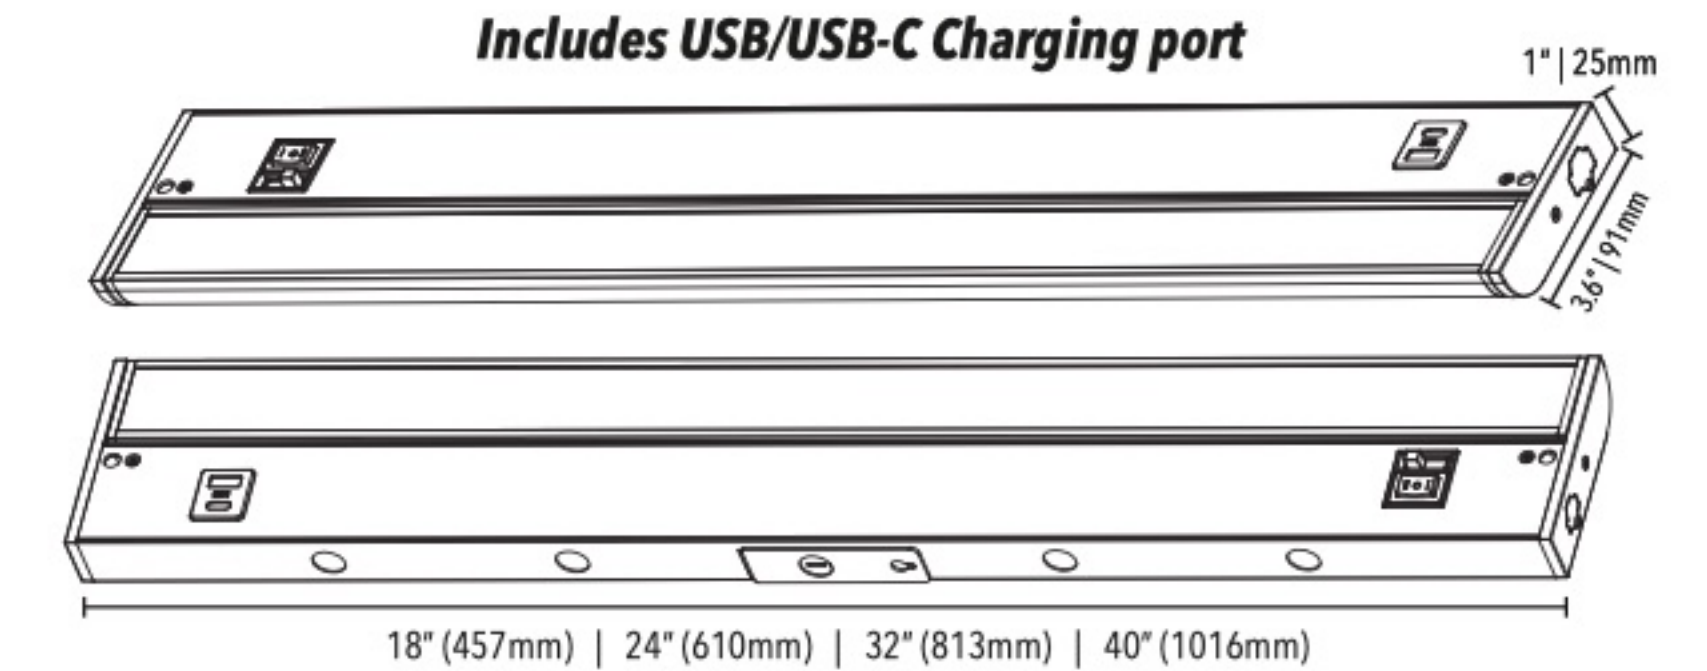

FEATURES

- 45° Adjustable Lens: Swivel design allows precise directional lighting for tasks or accent areas.
- Size Options: Available in 9", 12", 18", 24", and 40" lengths to fit various layouts.
- Integrated USB/USB-C Ports: Included in 18" and larger models for convenient device charging.
- High Performance: 180–1400 lumens output and 2700K–5000K tunable CCT.
- Smooth TRIAC Dimming: Compatible with standard wall dimmers for adjustable brightness.
- Built to Last: Durable aluminum body, cETLus certified, 120V/60Hz, with 5-year warranty.

SIZE
9= 9"
12= 12"
18= 18"
24= 24"
32= 32"
40= 40"

Trim Finish
WH= White
BK= Black
BZ= Bronze

XX: Length in Inches; YY: Trim Finish

DIAGRAM

9" (229mm) | 12" (305 mm)

Includes USB/USB-C Charging port

18" (457mm) | 24" (610mm) | 32" (813mm) | 40" (1016mm)