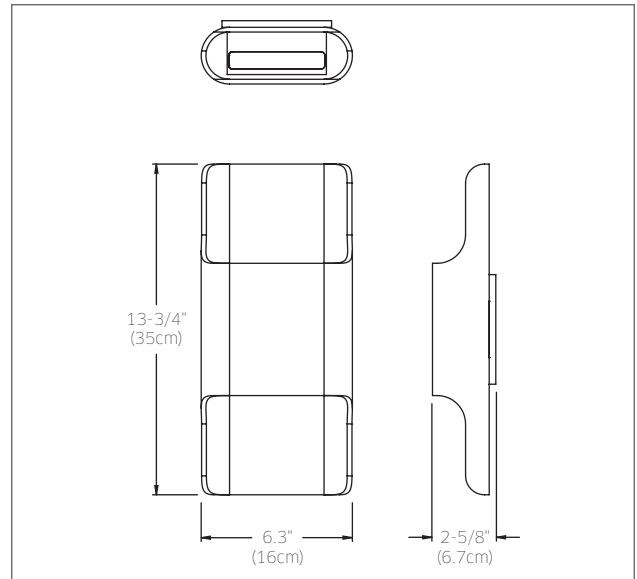

Dimmable

Indoor and outdoor use

Installation on standard 4" junction box

MODEL

LEDWALL-E 12W LED wall pack, 3000°K,
2 X 780 Lumens

SPECIFICATIONS

- Fabricated of extruded aluminum.
- Fully sealed light engine.
- Over 50,000 hours of service life.
- Unique up and down lighting output.
- Low profile design.
- 90 CRI.
- Warm white light output.
- Superior color consistency.
- Integrated dimmable driver.

INSTALLATION

- Fits on a standard 4" octagonal junction box.
- Can be installed in indoor and outdoor applications.
- Non-visible hardware.

FINISH

BK Black (Gold interior)
SG Silver grey
WH White

ORDERING EXAMPLE