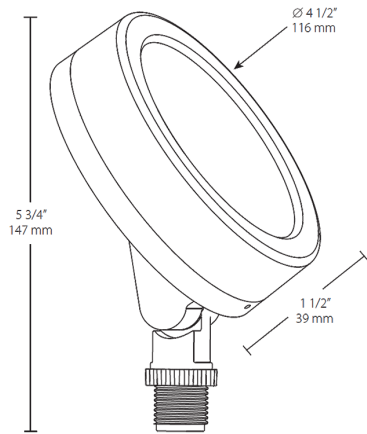

11% at 120V

Power Factor:

99% at 120V

Dimensions

Features

- Equivalent to 75W halogen BR30 wide flood
- Wide 6H x 6V distribution
- Diffused lens for smooth, even light distribution
- Very low profile
- Adjustable knuckle
- 60,000-Hour LED lifespan