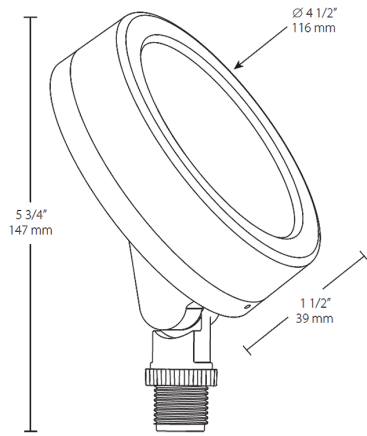

Power Factor:
99.1% at 120V

Dimensions

Features

- Equivalent to 75W halogen BR30 wide flood
- Wide 6H x 6V distribution
- Diffused lens for smooth, even light distribution
- Very low profile
- Adjustable knuckle
- 60,000-Hour LED lifespan