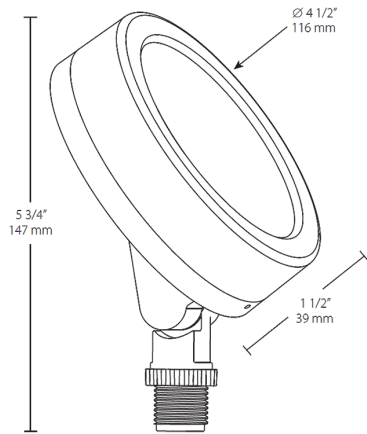

Power Factor:
99% at 120V

Dimensions

Features

- Equivalent to 75W halogen BR30 wide flood
- Wide 6H x 6V distribution
- Diffused lens for smooth, even light distribution
- Very low profile
- Adjustable knuckle
- 60,000-Hour LED lifespan