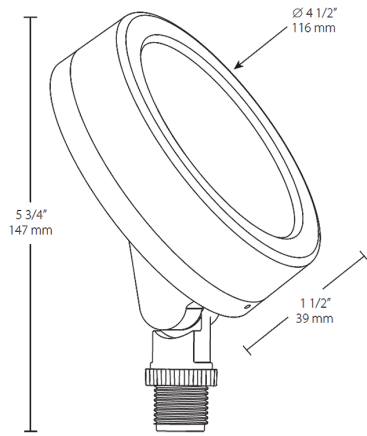

Power Factor:
99% at 120V

Dimensions

Features

- Equivalent to 75W halogen BR30 wide flood
- Wide 6H x 6V distribution
- Diffused lens for smooth, even light distribution
- Very low profile
- Adjustable knuckle
- 60,000-Hour LED lifespan