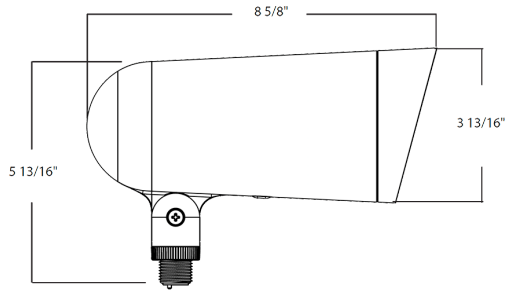

**Dimensions**

**Features**

- 100,000-hour LED Life
- TRIAC dimming
- IP65 rating protects against dust and water
- 5-Year, limited warranty

**Ordering Matrix**

Family	Size/Wattage	Mounting	Color Temp	Finish	Driver
LF34	L				
	S = Small, 8W L = Large, 33W	Blank = Knuckle Arm	Blank = 2700/3000/3500/4000/5000K CCT Adjustable	Blank = Bronze B = Black W = White	Blank = 120V, TRIAC