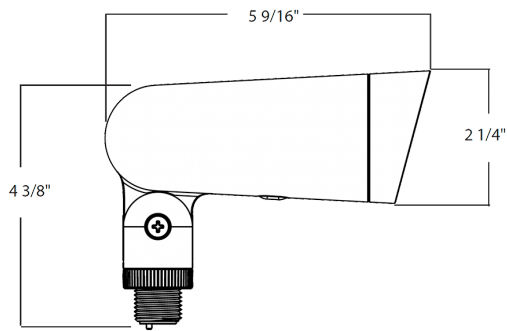

**Dimensions**

**Features**

- 100,000-hour LED Life
- TRIAC dimming
- IP65 rating protects against dust and water
- 5-Year, limited warranty

**Ordering Matrix**

Family	Size/Wattage	Mounting	Color Temp	Finish	Driver
LF34	S			B	
	S = Small, 8W L = Large, 33W	Blank = Knuckle Arm	Blank = 2700/3000/3500/4000/5000K CCT Adjustable	Blank = Bronze B = Black W = White	Blank = 120V, TRIAC