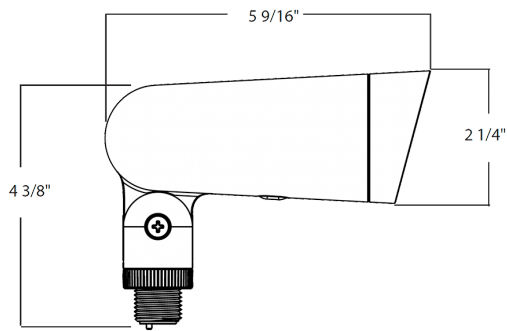

**Dimensions**

**Features**

- 100,000-hour LED Life
- TRIAC dimming
- IP65 rating protects against dust and water
- 5-Year, limited warranty

**Ordering Matrix**

Family	Size/Wattage	Mounting	Color Temp	Finish	Driver
LF34	S			W	
	S = Small, 8W L = Large, 33W	Blank = Knuckle Arm	Blank = 2700/3000/3500/4000/5000K CCT Adjustable	Blank = Bronze B = Black W = White	Blank = 120V, TRIAC