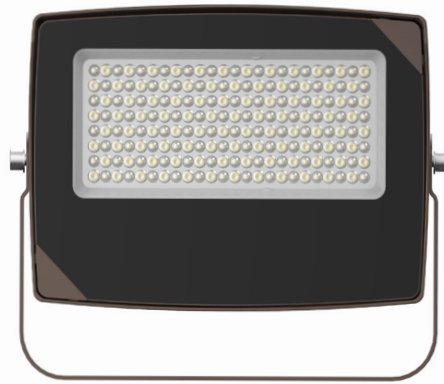

Photometrics: LF4MAX-SM-15-35W-MCTPB-TR-P

Other Views:

Side View

Front View

Performance Table: LF4MAX-SM-15-35W-MCTPB-TR-P

MODEL NO.	Wattage	Voltage	Lumens	Color Temp.	BUG Rating	LPW
LF4MAX-SM-15-35W-MCTPB-TR-P	15W 25W 35W	120~277V	2100LM 3500LM 4900LM	3000K 4000K 5000K	B4-U0-G1	140

Sample Ordering

Model	Size	Min.Wattage	Max.Wattage	Color Temp.	Bracket	Photocell
LF4MAX	- SM	- 15	- 35W	- MCTPB	- TR	- P