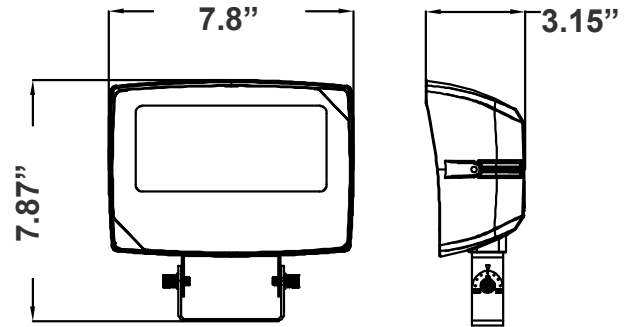

Note: _____

Type: _____

7.8"(W) x 7.87"(H) x 3.15"(D)

Round-back floodlight with U-bracket offering full control of beam angle, CCT, wattage, and photocell. Model MTP4 arriving this season.

Features

- 270° Adjustable Yoke Mount
- 7-Year Warranty
- Multi-CCT & Multi-Power - The Switches are on the Bottom of the Fixture

Technical Specifications

Electrical:

- Voltage: 120~277VAC/50~60 Hz
- Wattage: 15W/25W/35W
- Power Factor: >0.9
- Efficacy: 140LPW

Mechanical:

- Housing: Die-cast Aluminum Housing with Powder Coat Finish (Dark Bronze)
- 270° Adjustable Yoke Mount
- Photocell Included (With Disconnect Switch)
- 6KV Lightning Surge Protection
- Cord Type: 1.5' SJTW 18/3 AWG Cable
- Operating Temperature: -40°F to 104°F
- Suitable for Wet Locations
- Effective projected areas (EPA's) are:
 - Front = 0.38 square feet
 - Side = 0.30 square feet
 - Face = 1.05 square feet
- IP Rating: IP65
- 7-Year Warranty

Area 60'x 70' Mounting Height: 20'

Other Views:

Side View

Front View

Back View

Performance Table: LF4MAX-SM-15-35W-MCTPB-TR-P

MODEL NO.	Wattage	Voltage	Lumens	Color Temp.	BUG Rating	LPW
LF4MAX-SM-15-35W-MCTPB-TR-P	15W 25W 35W	120~277V	2100LM 3500LM 4900LM	3000K 4000K 5000K	B4-U0-G1	140