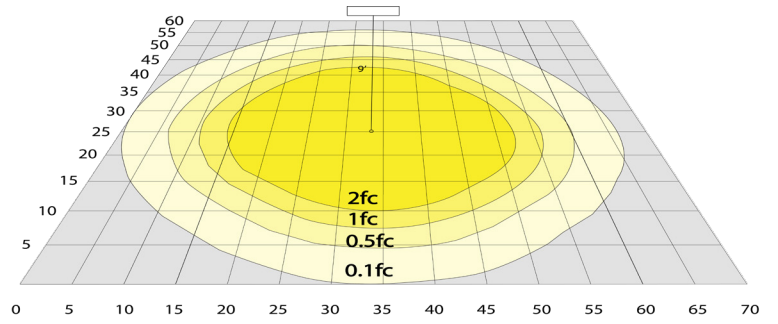

Lighting:

- Multi-CCT & Multi-Power - The Switches are on the Bottom of the Fixture
- Total Lumens: 4900LM
- Color Temperature: 3000K/4000K/5000K
- Color Rendering Index: ≥ 70
- Adjustable Beam Angle: 135°x125°/120°x120°/90°x90°
- 70,000 Hours Rated Life

Area 60'x 70' Mounting Height: 20'

Other Views:

Side View

Front View

Back View

Performance Table: LF4MAX-SM-15-35W-MCTPB-TR-P

MODEL NO.	Wattage	Voltage	Lumens	Color Temp.	BUG Rating	LPW
LF4MAX-SM-15-35W-MCTPB-TR-P	15W 25W 35W	120~277V	2100LM 3500LM 4900LM	3000K 4000K 5000K	B4-U0-G1	140