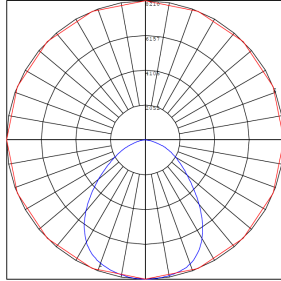

Photometrics: LF4MAX-SM-15-35W-MCTPB-TR-P

BUG Rating: B4-U0-G1