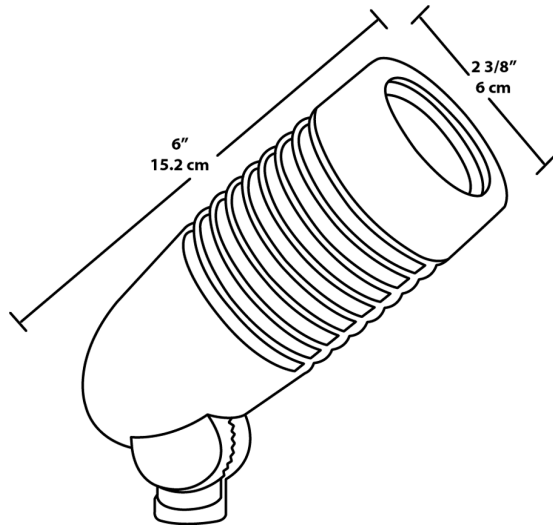

**Patents:**

The design of the LFLED is protected by Taiwan Patent 01510966 and pending patents in US, Canada, China, and Mexico

**Dimensions**

**Features**

- Works with existing 12V AC landscape lighting systems
- Replaces 35W MR16 halogen
- Reduces energy consumption by 85%
- Optional spot and narrow spot reflector kits available
- 100,000-Hour LED lifespan