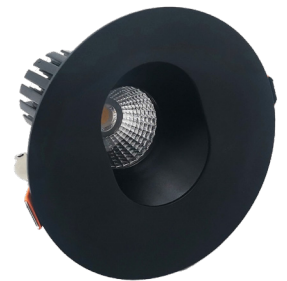

LRD-WTR4SL-BK
LRD-WTR4SL-BK
LRD-WTR4SL-BK
LRD-WTR4SL-BK
LRD-WTR4SL-BK

LRD-EGN-10W-27K-D
LRD-EGN-10W-30K-D
LRD-EGN-10W-35K-D
LRD-EGN-10W-40K-D
LRD-EGN-10W-50K-D

LRD-10W-27K-4WTRSL-BK
LRD-10W-30K-4WTRSL-BK
LRD-10W-35K-4WTRSL-BK
LRD-10W-40K-4WTRSL-BK
LRD-10W-50K-4WTRSL-BK

Performance Table: LRD-7W-4WTRSL

MODEL NO.	Wattage	Voltage	Lumens	Color Temp.	BUG Rating	LPW
LRD-10W-27K-4WTRSL	10W	120V	700LM	2700K	B1-U2-G0	70
LRD-10W-30K-4WTRSL				3000K		
LRD-10W-35K-4WTRSL				3500K		
LRD-10W-40K-4WTRSL				4000K		
LRD-10W-50K-4WTRSL				5000K