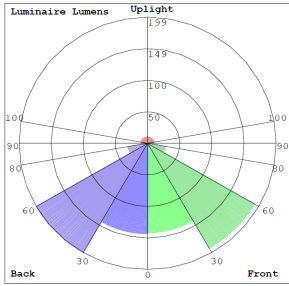

Photometrics: LRD-10W-4WTRSL

BUG Rating: B1-U2-G0