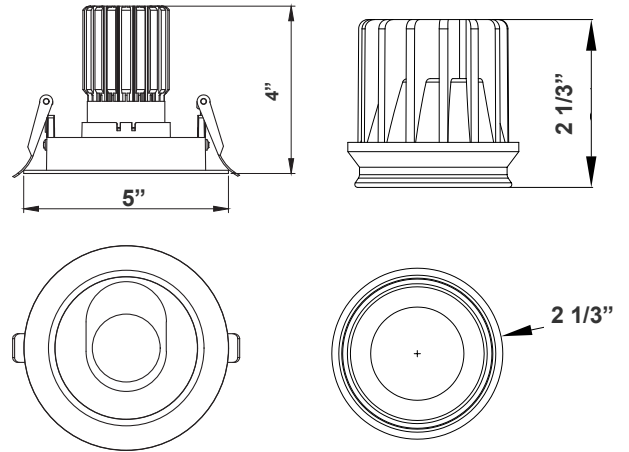

Features

- 4" LED Slot Recessed Trim
- Die-Cast Aluminum With White Powder Coat Finish

- 5-Year Warranty
- Junction Box Included With Fixture

Technical Specifications

Electrical:

- Voltage: 120VAC
- Wattage: 10W
- Power factor: >0.90
- Efficacy: Up to 70 LM/W

Customer Name: _____

Project Name: _____

Note: _____

Type: _____

6 1/3"(H) X 5"(D)
Box Dimensions:
5-1/4" x 1-5/8" x 1-1/8"
Junction Area Dimensions:
2-1/16" x 1-5/8" x 1-1/8"

Lighting:

- Dimming: Dimmable Down to 10% Using Standard TRIAC LED Dimmer
- Total Lumens: 700LM
- Color Temperature: 2700K/3000K/3500K/4000K/5000K
- Color Rendering Index: >90
- Beam Angle: 10°
- Lifespan: 50,000 Hrs.