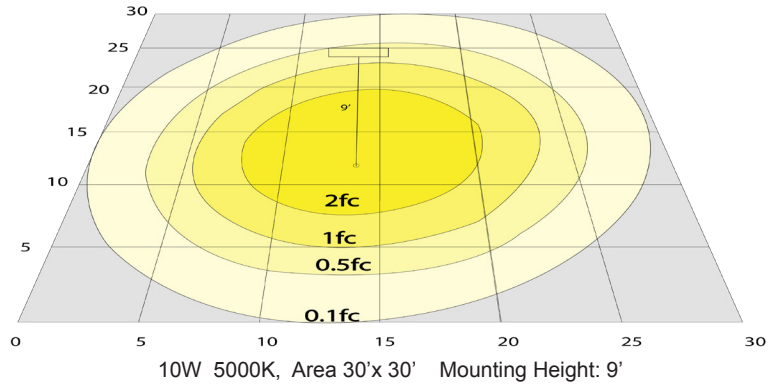

Customer Name: _____

Project Name: _____

Note: _____

Type: _____

6 1/3"(H) X 5"(D)
Box Dimensions:
5-1/4" x 1-5/8" x 1-1/8"
Junction Area Dimensions:
2-1/16" x 1-5/8" x 1-1/8"

Lighting:

- Dimming: Dimmable Down to 10% Using Standard TRIAC LED Dimmer
- Total Lumens: 700LM
- Color Temperature: 2700K/3000K/3500K/4000K/5000K
- Color Rendering Index: >90
- Beam Angle: 10°
- Lifespan: 50,000 Hrs.

Applications:

- Ideal for New as well as old residential and commercial constructions.

Photometrics: LRD-10W-4WTRSL

BUG Rating: B1-U2-G0

Other Views:

LRD-WTR4SL-WH
 LRD-WTR4SL-WH
 LRD-WTR4SL-WH
 LRD-WTR4SL-WH
 LRD-WTR4SL-WH

RSL4-RI
4" Round Rough-in Plate,
26" Long

Sample Ordering

Model	Wattage	Color Temp.	Size	Size
LRD	10W		4WTRSL	
		27K = 2700K 30K = 3000K 35K = 3500K 40K = 4000K 50K = 5000K		WH = WHITE BK = BLACK