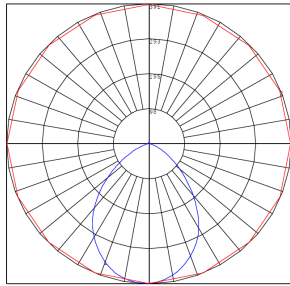

Photometrics: LRD-10W-4WTRSL

BUG Rating: B1-U2-G0