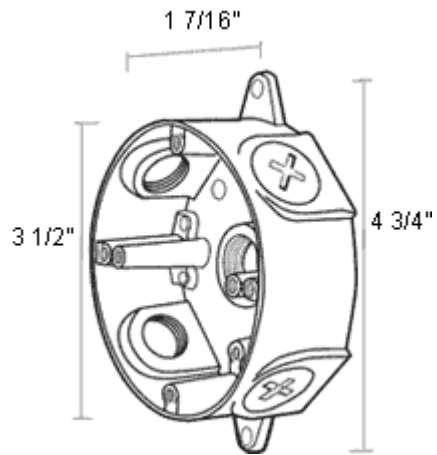

Die cast aluminum wiring box with ground screw, and two sturdy lugs for wall or ceiling mounting. Supplied with four color matched close-up plugs.

Color: Natural

Weight: 0.4 lbs

Project:	Type:
Prepared By:	Date:

**Technical Specifications**

**Compliance**

**UL Listed:**

Suitable for wet locations

**Construction**

**Box Material:**

Precision die cast aluminum

**Screws:**

10-24 Stainless steel Round Head Phillips/slotted

**Ground Screw:**

# 10-24 Green corrosion protected steel slotted washer head screw provided in pre-tapped hole

**Box Diameter:**

3"

**Side Hole Thread Size:**

1/2"

**Dimensions****Features**

- Stainless steel screws
- Green hex slotted washer head ground screw in pre-tapped hole
- Heavy die cast aluminum
- Close-up plugs allow Phillips or slotted screwdrivers for easy installation