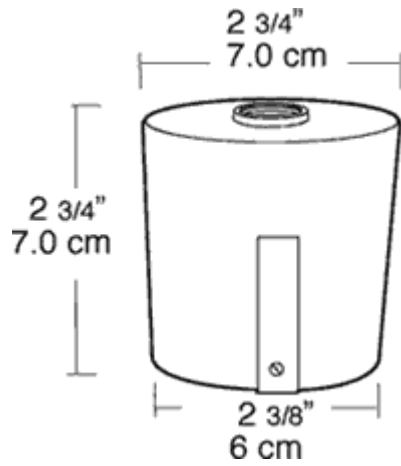

Accessorize your LFLED5 Brass with 2" or 3" brass Mighty Post cap or a corrosion proof brass junction box.

Color: Brass

Weight: 2.1 lbs

Project:

Type:

Prepared By:

Date:

Technical Specifications

Construction

Post Materials:

UL Schedule 40 PVC pipe

Set Screw:

Locks cap to post and prevents rotation

Fits Pipe:

2"

Pipe O.D.:

2 3/8

Material:

Brass

Dimensions

Features

- 100% non-rusting, non-corroding brass will naturally patina over time
- 100,000-hour LED lifespan
- 5-Year, No-Compromise Warranty