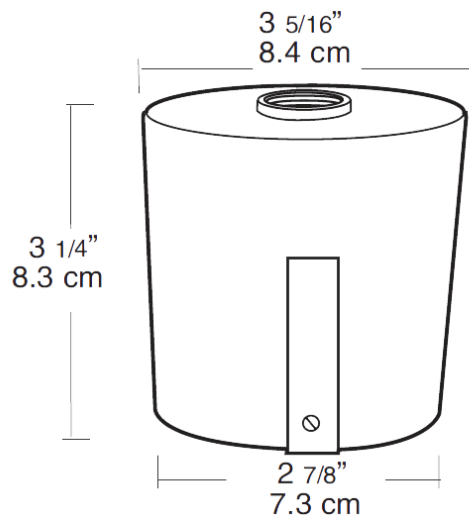

Dimensions

Features

- 100% non-rusting, non-corroding brass will naturally patina over time
- 100,000-hour LED lifespan
- 5-Year, No-Compromise Warranty