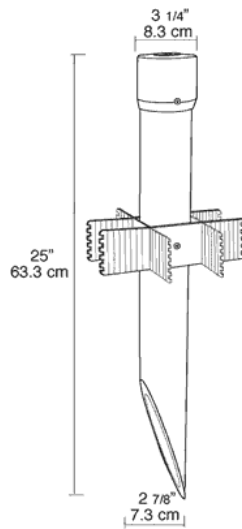

Project:	Type:
Prepared By:	Date:

Extra long 25" PVC mounting post for ground mounted HID landscape lighting. Perfect for heavier HPS and Metal Halide Floodlights. Post is 2 1/2" pipe (2 7/8" O.D.) In-ground stabilizing grid included.

Color: Bronze

Weight: 3.0 lbs

Technical Specifications

Compliance

UL Listed:

Suitable for wet locations. Fixtures with ground wire must be used.

Trade Agreements Act Compliant:

This product is a product of Cambodia and a "designated country" end product that complies with the Trade Agreements Act

Construction

Post Materials:

UL Schedule 40 PVC pipe

Set Screw:

Locks cap to post and prevents rotation

Cap:

PVC

Other

Patents:

Pat. D424,524.

Dimensions**Features**

Cleanly styled molded PVC cap

Rugged extruded PVC pipe

Sturdy "Ground Grabber" stabilizer with teeth and ribs for maximum stability

Also available a 19" PVC post and an extra rugged Die cast aluminum cap for heavier HID floods