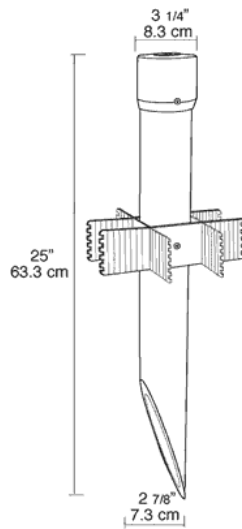

Extra long 25" PVC mounting post for ground mounted HID landscape lighting. Perfect for heavier HPS and Metal Halide Floodlights. Post is 2 1/2" pipe (2 7/8" O.D.) In-ground stabilizing grid included.

Construction

Post Materials:

UL Schedule 40 PVC pipe

Set Screw:

Locks cap to post and prevents rotation

Cap:

PVC

Other

Patents:

Pat. D424,524.

Dimensions**Features**

Cleanly styled molded PVC cap

Rugged extruded PVC pipe

Sturdy "Ground Grabber" stabilizer with teeth and ribs for maximum stability

Also available a 19" PVC post and an extra rugged Die cast aluminum cap for heavier HID floods