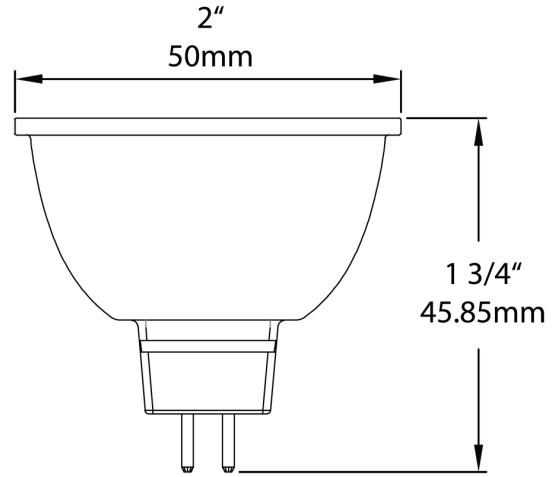

Project:	Type:	Prepared By:	Date:
-----------------	--------------	---------------------	--------------

Features and Benefits

- Produces rich and vibrant colors >90CRI
- Energy efficient replacement for incandescent and halogen Small diameter reflectors
- Constructed from durable materials which lowers risk of breakage
- Rated for use in enclosed and open fixtures in dry or damp locations
- Single optic and full face lens for precise beam angle control
- Longer lifespan compared to legacy equivalents minimizes replacement and maintenance costs
- Title 20 Compliant, ENERGY STAR Compliant, UL Listed
- Compatible with low voltage transformers (check compatibility list)

Technical Specifications		
<p>Performance</p> <p>Product Type: Small-Reflector</p> <p>Input Wattage: 5W</p> <p>Wattage Equivalency: 35W Halogen</p> <p>Lumens: 400lm</p> <p>Efficacy: 80lm/W</p> <p>L70 Lifespan: 25,000 Hours</p> <p>Construction</p> <p>Bulb Shape: MR16</p> <p>For Use Outdoors in Open Fixtures: No</p>	<p>LED Characteristics</p> <p>Color Temperature: 4000K Cool White</p> <p>Color Accuracy (CRI): ≥90</p> <p>Beam Angle: 35°</p> <p>Installation</p> <p>Base Type: GU5.3</p> <p>Electrical</p> <p>Power Factor: >0.9</p> <p>Operating Temperature: -20°C to 45°C (-4°F to 113°F)</p> <p>Dimmable: Yes</p> <p>Input Voltage: 12V</p>	<p>Flicker: ≤30%</p> <p>Other</p> <p>Warranty: RAB warrants that our LED products will be free from defects in materials and workmanship for a period of five (5) years from the date of delivery to the end user, including coverage of light output, color stability, driver performance and fixture finish. RAB's warranty is subject to all terms and conditions found at rablighting.com/warranty.</p> <p>Compliance</p> <p>UL Listed: Yes</p> <p>California Energy Commission (CEC) Status: Lawful for Sales in California</p>

Case and Pallet Dimensions

	QTY	LENGTH (in)	WIDTH (in)	HEIGHT (in)
CASE	12	8.74	6.61	2
PALLET	5760	44.49	40.47	45.35

Dimension

Light Distribution