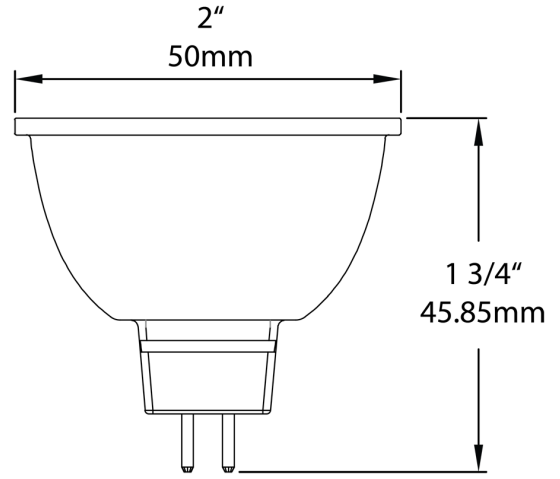

### Features and Benefits

- Produces rich and vibrant colors >90CRI
- Energy efficient replacement for incandescent and halogen Small diameter reflectors
- Constructed from durable materials which lowers risk of breakage
- Rated for use in enclosed and open fixtures in dry or damp locations
- Single optic and full face lens for precise beam angle control
- Longer lifespan compared to legacy equivalents minimizes replacement and maintenance costs
- Title 20 Compliant, ENERGY STAR Compliant, UL Listed
- Compatible with low voltage transformers (check compatibility list)

Technical Specifications		
<b>Performance</b> <hr/> <b>Product Type:</b> Small-Reflector  <b>Input Wattage:</b> 6.5W  <b>Wattage Equivalency:</b> 50W Halogen  <b>Lumens:</b> 500lm  <b>Efficacy:</b> 77lm/W  <b>L70 Lifespan:</b> 25,000 Hours  <b>Construction</b> <hr/> <b>Bulb Shape:</b> MR16  <b>For Use Outdoors in Open Fixtures:</b> No	<b>LED Characteristics</b> <hr/> <b>Color Temperature:</b> 2700K Soft White  <b>Color Accuracy (CRI):</b> ≥90  <b>Beam Angle:</b> 15°  <b>Installation</b> <hr/> <b>Base Type:</b> GU5.3  <b>Electrical</b> <hr/> <b>Power Factor:</b> >0.9  <b>Operating Temperature:</b> -20°C to 45°C (-4°F to 113°F)  <b>Dimmable:</b> Yes  <b>Input Voltage:</b> 12V	<b>Flicker:</b> ≤30%  <b>Other</b> <hr/> <b>Warranty:</b> RAB warrants that our LED products will be free from defects in materials and workmanship for a period of five (5) years from the date of delivery to the end user, including coverage of light output, color stability, driver performance and fixture finish. RAB's warranty is subject to all terms and conditions found at <a href="http://rablighting.com/warranty">rablighting.com/warranty</a> .  <b>Compliance</b> <hr/> <b>UL Listed:</b> Yes  <b>California Energy Commission (CEC) Status:</b> Lawful for Sales in California  <hr/> \

Case and Pallet Dimensions

	QTY	LENGTH (in)	WIDTH (in)	HEIGHT (in)
CASE	12	8.74	6.61	2
PALLET	5760	44.49	40.47	45.35

Dimension

Light Distribution