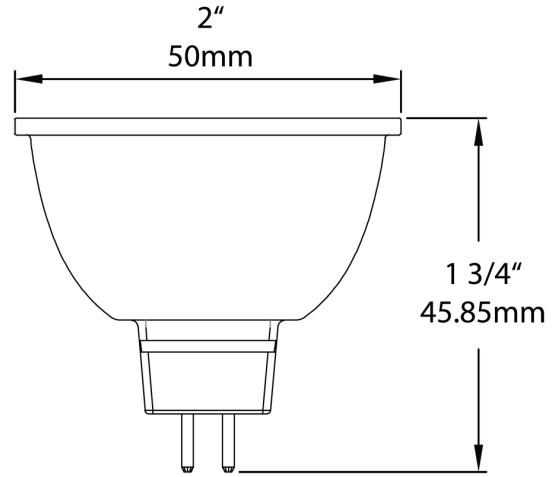

### Features and Benefits

- Produces rich and vibrant colors >90CRI
- Energy efficient replacement for incandescent and halogen Small diameter reflectors
- Constructed from durable materials which lowers risk of breakage
- Rated for use in enclosed and open fixtures in dry or damp locations
- Single optic and full face lens for precise beam angle control
- Longer lifespan compared to legacy equivalents minimizes replacement and maintenance costs
- Title 20 Compliant, ENERGY STAR Compliant, UL Listed
- Compatible with low voltage transformers (check compatibility list)

Technical Specifications		
<b>Performance</b> <hr/> <b>Product Type:</b> Small-Reflector  <b>Input Wattage:</b> 6.5W  <b>Wattage Equivalency:</b> 50W Halogen  <b>Lumens:</b> 500lm  <b>Efficacy:</b> 77lm/W  <b>L70 Lifespan:</b> 25,000 Hours  <b>Construction</b> <hr/> <b>Bulb Shape:</b> MR16  <b>For Use Outdoors in Open Fixtures:</b> No	<b>LED Characteristics</b> <hr/> <b>Color Temperature:</b> 2700K Soft White  <b>Color Accuracy (CRI):</b> ≥90  <b>Beam Angle:</b> 15°  <b>Installation</b> <hr/> <b>Base Type:</b> GU5.3  <b>Electrical</b> <hr/> <b>Power Factor:</b> >0.9  <b>Operating Temperature:</b> -20°C to 45°C (-4°F to 113°F)  <b>Dimmable:</b> Yes  <b>Input Voltage:</b> 12V	<b>Flicker:</b> ≤30%  <b>Other</b> <hr/> <b>Warranty:</b> RAB warrants that our LED products will be free from defects in materials and workmanship for a period of five (5) years from the date of delivery to the end user, including coverage of light output, color stability, driver performance and fixture finish. RAB's warranty is subject to all terms and conditions found at <a href="http://rablighting.com/warranty">rablighting.com/warranty</a> .  <b>Compliance</b> <hr/> <b>UL Listed:</b> Yes  <b>California Energy Commission (CEC) Status:</b> Lawful for Sales in California  <hr/> \

Case and Pallet Dimensions

	QTY	LENGTH (in)	WIDTH (in)	HEIGHT (in)
CASE	12	8.74	6.61	2
PALLET	5760	44.49	40.47	45.35

Dimension

Light Distribution