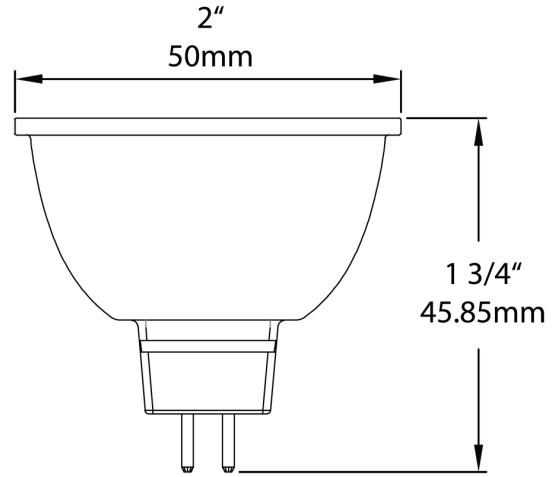

<b>Project:</b>	<b>Type:</b>	<b>Prepared By:</b>	<b>Date:</b>
-----------------	--------------	---------------------	--------------

**Features and Benefits**

- Produces rich and vibrant colors >90CRI
- Energy efficient replacement for incandescent and halogen Small diameter reflectors
- Constructed from durable materials which lowers risk of breakage
- Rated for use in enclosed and open fixtures in dry or damp locations
- Single optic and full face lens for precise beam angle control
- Longer lifespan compared to legacy equivalents minimizes replacement and maintenance costs
- Title 20 Compliant, ENERGY STAR Compliant, UL Listed
- Compatible with low voltage transformers (check compatibility list)

Case and Pallet Dimensions

	QTY	LENGTH (in)	WIDTH (in)	HEIGHT (in)
CASE	12	8.74	6.61	2
PALLET	5760	44.49	40.47	45.35

Dimension

Light Distribution