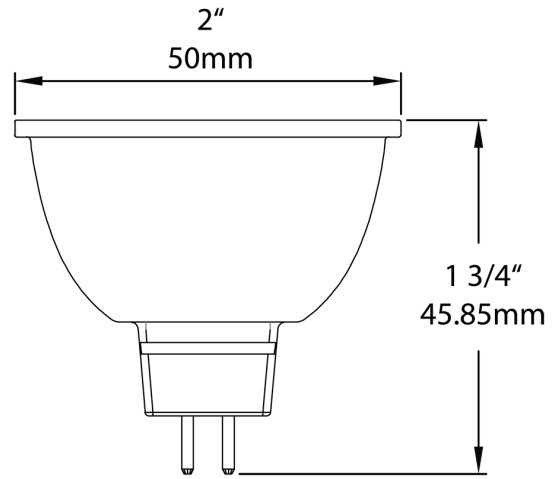

### Features and Benefits

- Produces rich and vibrant colors >90CRI
- Energy efficient replacement for incandescent and halogen Small diameter reflectors
- Constructed from durable materials which lowers risk of breakage
- Rated for use in enclosed and open fixtures in dry or damp locations
- Single optic and full face lens for precise beam angle control
- Longer lifespan compared to legacy equivalents minimizes replacement and maintenance costs
- Title 20 Compliant, ENERGY STAR Compliant, UL Listed
- Compatible with low voltage transformers (check compatibility list)

Technical Specifications		
<b>Performance</b> <hr/> <b>Product Type:</b> Small-Reflector  <b>Input Wattage:</b> 7.5W  <b>Wattage Equivalency:</b> 75W Halogen  <b>Lumens:</b> 560lm  <b>Efficacy:</b> 75lm/W  <b>L70 Lifespan:</b> 25,000 Hours	<b>LED Characteristics</b> <hr/> <b>Color Temperature:</b> 3000K Warm White  <b>Color Accuracy (CRI):</b> ≥90  <b>Beam Angle:</b> 25°  <b>Installation</b> <hr/> <b>Base Type:</b> GU5.3  <b>Electrical</b> <hr/> <b>Power Factor:</b> >0.9  <b>Operating Temperature:</b> -20°C to 45°C (-4°F to 113°F)  <b>Dimmable:</b> Yes  <b>Input Voltage:</b> 12V	<b>Flicker:</b> ≤30%  <b>Other</b> <hr/> <b>Warranty:</b> RAB warrants that our LED products will be free from defects in materials and workmanship for a period of five (5) years from the date of delivery to the end user, including coverage of light output, color stability, driver performance and fixture finish. RAB's warranty is subject to all terms and conditions found at <a href="http://rablighting.com/warranty">rablighting.com/warranty</a> .  <b>Compliance</b> <hr/> <b>UL Listed:</b> Yes  <b>California Energy Commission (CEC) Status:</b> Lawful for Sales in California  <hr/> \
<b>Construction</b> <hr/> <b>Bulb Shape:</b> MR16  <b>For Use Outdoors in Open Fixtures:</b> No		

Case and Pallet Dimensions

	QTY	LENGTH (in)	WIDTH (in)	HEIGHT (in)
CASE	12	8.74	6.61	2
PALLET	5760	44.49	40.47	45.35

Dimension

Light Distribution