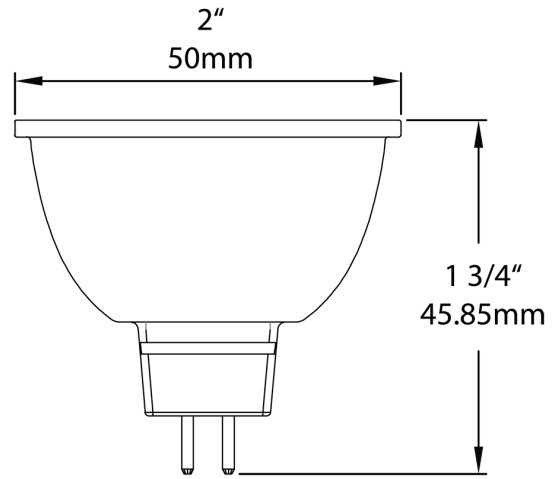

### Features and Benefits

- Produces rich and vibrant colors >90CRI
- Energy efficient replacement for incandescent and halogen Small diameter reflectors
- Constructed from durable materials which lowers risk of breakage
- Rated for use in enclosed and open fixtures in dry or damp locations
- Single optic and full face lens for precise beam angle control
- Longer lifespan compared to legacy equivalents minimizes replacement and maintenance costs
- Title 20 Compliant, ENERGY STAR Compliant, UL Listed
- Compatible with low voltage transformers (check compatibility list)

Technical Specifications		
<b>Performance</b> <hr/> <b>Product Type:</b> Small-Reflector  <b>Input Wattage:</b> 7.5W  <b>Wattage Equivalency:</b> 75W Halogen  <b>Lumens:</b> 560lm  <b>Efficacy:</b> 75lm/W  <b>L70 Lifespan:</b> 25,000 Hours  <b>Construction</b> <hr/> <b>Bulb Shape:</b> MR16  <b>For Use Outdoors in Open Fixtures:</b> No	<b>LED Characteristics</b> <hr/> <b>Color Temperature:</b> 4000K Cool White  <b>Color Accuracy (CRI):</b> ≥90  <b>Beam Angle:</b> 35°  <b>Installation</b> <hr/> <b>Base Type:</b> GU5.3  <b>Electrical</b> <hr/> <b>Power Factor:</b> >0.9  <b>Operating Temperature:</b> -20°C to 45°C (-4°F to 113°F)  <b>Dimmable:</b> Yes  <b>Input Voltage:</b> 12V	<b>Flicker:</b> ≤30%  <b>Other</b> <hr/> <b>Warranty:</b> RAB warrants that our LED products will be free from defects in materials and workmanship for a period of five (5) years from the date of delivery to the end user, including coverage of light output, color stability, driver performance and fixture finish. RAB's warranty is subject to all terms and conditions found at <a href="http://rablighting.com/warranty">rablighting.com/warranty</a> .  <b>Compliance</b> <hr/> <b>UL Listed:</b> Yes  <b>California Energy Commission (CEC) Status:</b> Lawful for Sales in California  <hr/> \

Case and Pallet Dimensions

	QTY	LENGTH (in)	WIDTH (in)	HEIGHT (in)
CASE	12	8.74	6.61	2
PALLET	5760	44.49	40.47	45.35

Dimension

Light Distribution