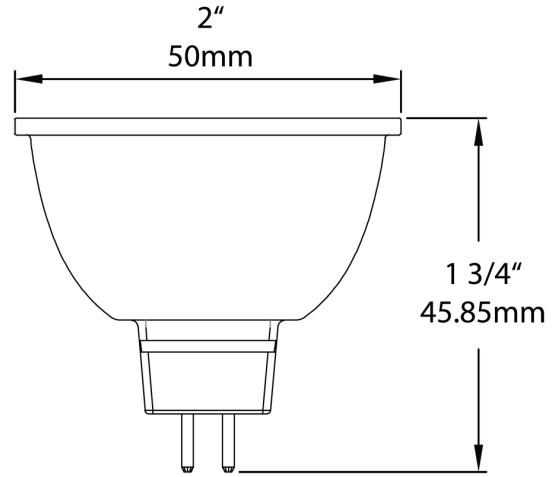

### Features and Benefits

- Produces rich and vibrant colors >90CRI
- Energy efficient replacement for incandescent and halogen Small diameter reflectors
- Constructed from durable materials which lowers risk of breakage
- Rated for use in enclosed and open fixtures in dry or damp locations
- Single optic and full face lens for precise beam angle control
- Longer lifespan compared to legacy equivalents minimizes replacement and maintenance costs
- Title 20 Compliant, ENERGY STAR Compliant, UL Listed
- Compatible with low voltage transformers (check compatibility list)

Technical Specifications		
<b>Performance</b> <hr/> <b>Product Type:</b> Small-Reflector  <b>Input Wattage:</b> 7.5W  <b>Wattage Equivalency:</b> 75W Halogen  <b>Lumens:</b> 560lm  <b>Efficacy:</b> 75lm/W  <b>L70 Lifespan:</b> 25,000 Hours  <b>Construction</b> <hr/> <b>Bulb Shape:</b> MR16  <b>For Use Outdoors in Open Fixtures:</b> No	<b>LED Characteristics</b> <hr/> <b>Color Temperature:</b> 4000K Cool White  <b>Color Accuracy (CRI):</b> ≥90  <b>Beam Angle:</b> 35°  <b>Installation</b> <hr/> <b>Base Type:</b> GU5.3  <b>Electrical</b> <hr/> <b>Power Factor:</b> >0.9  <b>Operating Temperature:</b> -20°C to 45°C (-4°F to 113°F)  <b>Dimmable:</b> Yes  <b>Input Voltage:</b> 12V	<b>Flicker:</b> ≤30%  <b>Other</b> <hr/> <b>Warranty:</b> RAB warrants that our LED products will be free from defects in materials and workmanship for a period of five (5) years from the date of delivery to the end user, including coverage of light output, color stability, driver performance and fixture finish. RAB's warranty is subject to all terms and conditions found at <a href="http://rablighting.com/warranty">rablighting.com/warranty</a> .  <b>Compliance</b> <hr/> <b>UL Listed:</b> Yes  <b>California Energy Commission (CEC) Status:</b> Lawful for Sales in California  <hr/> \

Case and Pallet Dimensions

	QTY	LENGTH (in)	WIDTH (in)	HEIGHT (in)
CASE	12	8.74	6.61	2
PALLET	5760	44.49	40.47	45.35

Dimension

Light Distribution