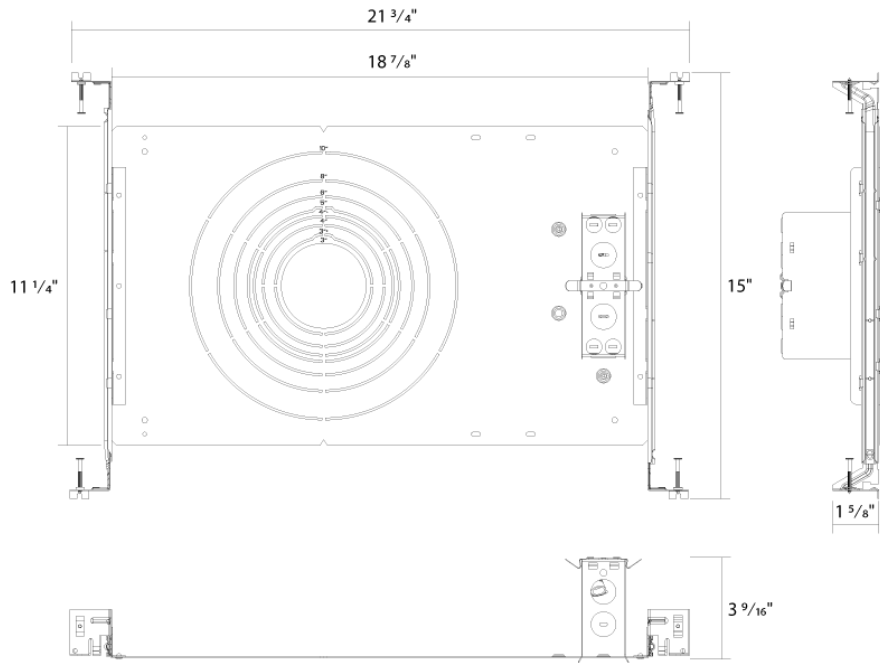

Electrical

Controls:

Can accept LCBAUX Controller

Construction

Trim Size:

Compatible with 3", 4", 6", 8" & 10" trim reflectors

Compliance

IC Rated:

Dimensions

Ordering Matrix

Family	Shape	Controls
ND22	RFRAME	

RFRAME = New construction frame for Round Trims
SFRAME = New construction frame for Square Trims
Blank = None
/LCB = Lightcloud Blue