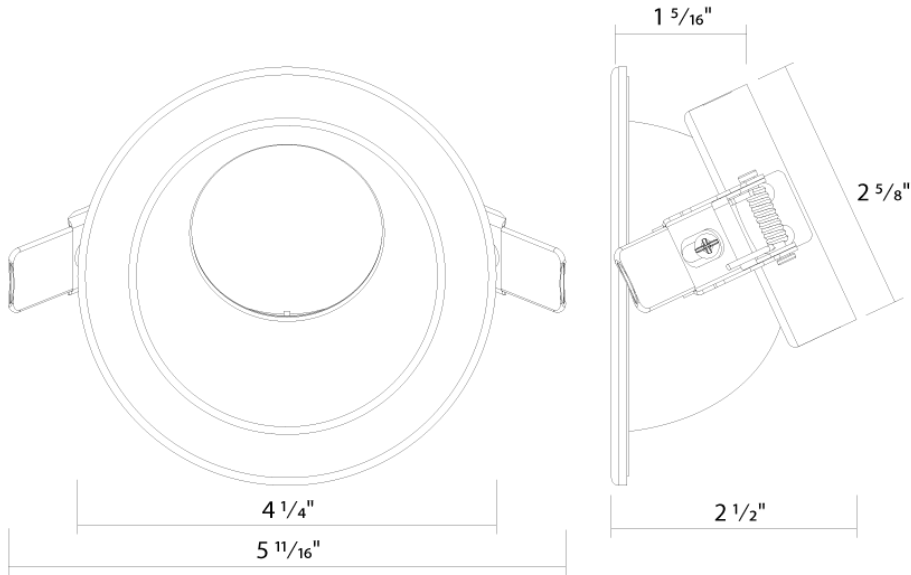

**Installation**

**Mounting:**

Twist-lock design to attach reflector trim to compatible LED light engine

**Construction**

**Trim Size:**

3"

**Trim Shape:**

Wall Wash - Round

**Compliance**

**Trade Agreements Act Compliant:**

This product is a product of Cambodia and a "designated country" end product that complies with the Trade Agreements Act

Dimensions

Ordering Matrix

Family	Aperture/Size	Shape	Reflector Finish	Trim
ND22T	3	R	B	WW

Blank = Open Flanged Trim  
 WW = Wall Wash Flanged Trim <sup>A3</sup>

<sup>A1</sup> Square not available in 10".

<sup>A2</sup> Black flange for black reflector only.

<sup>A3</sup> Wall wash available in 3", 4", 6" (12W) and 6" & 8" (20W, 30W, 50W)