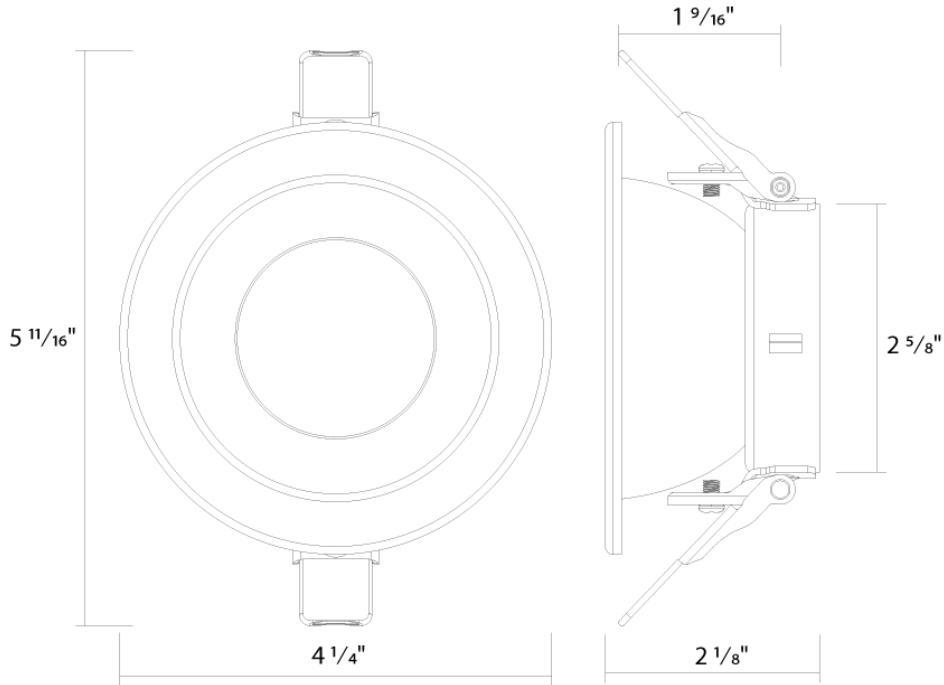

Technical Specifications

Performance

Product Type:

Trim Reflector

Description:

Modular commercial downlights with field-adjustable wattage, CCT, and optics. Select from various interchangeable modules, trims, and accessories.

Installation

Mounting:

Twist-lock design to attach reflector trim to compatible LED light engine

Construction

Trim Size:

3"

Trim Reflector:

Smooth reflector constructed from anodized aluminum with powder coated paint finish

Compliance

Trade Agreements Act Compliant:

This product is a product of Cambodia and a "designated country" end product that complies with the Trade Agreements Act

Dimensions

Ordering Matrix

Family	Aperture/Size	Shape	Reflector Finish	Trim
ND22T	3	R	HW	
	3 = 3" 4 = 4" 4H = 4" 6 = 6" 6H = 6" 8 = 8" 10 = 10"	R = Round S = Square ^{A1}	W = White Reflector + Flange HZ = Haze Reflector + Flange HW = Haze Reflector + White Flange B = Black Reflector + Flange ^{A2}	Blank = Open Flanged Trim WW = Wall Wash Flanged Trim ^{A3}

^{A1} Square not available in 10".

^{A2} Black flange for black reflector only.

^{A3} Wall wash available in 3", 4", 6" (12W) and 6" & 8" (20W, 30W, 50W)

³⁰⁰ ND22-12 fits 3, 4, and 6"; ND22-20 and ND22-30 fit 4H, 6H, and 8" models; ND22-50 fits 6H, 8", and 10" models.