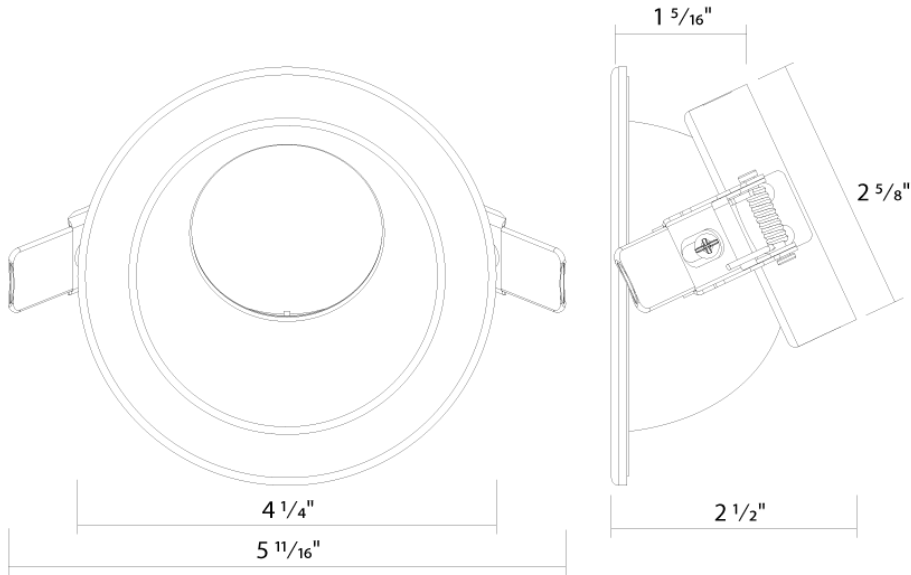

Technical Specifications

Performance

Product Type:

Trim Reflector

Description:

Modular commercial downlights with field-adjustable wattage, CCT, and optics. Select from various interchangeable modules, trims, and accessories.

Installation

Mounting:

Twist-lock design to attach reflector trim to compatible LED light engine

Construction

Trim Size:

3"

Trim Shape:

Wall Wash - Round

Compliance

Trade Agreements Act Compliant:

This product is a product of Cambodia and a "designated country" end product that complies with the Trade Agreements Act

Dimensions

Ordering Matrix

Family	Aperture/Size	Shape	Reflector Finish	Trim
ND22T	3	R	W	WW
	3 = 3" 4 = 4" 4H = 4" 6 = 6" 6H = 6" 8 = 8" 10 = 10"	R = Round S = Square ^{A1}	W = White Reflector + Flange HZ = Haze Reflector + Flange HW = Haze Reflector + White Flange B = Black Reflector + Flange ^{A2}	Blank = Open Flanged Trim WW = Wall Wash Flanged Trim ^{A3}

^{A1} Square not available in 10".

^{A2} Black flange for black reflector only.

^{A3} Wall wash available in 3", 4", 6" (12W) and 6" & 8" (20W, 30W, 50W)

³⁰⁰ ND22-12 fits 3, 4, and 6"; ND22-20 and ND22-30 fit 4H, 6H, and 8" models; ND22-50 fits 6H, 8", and 10" models.