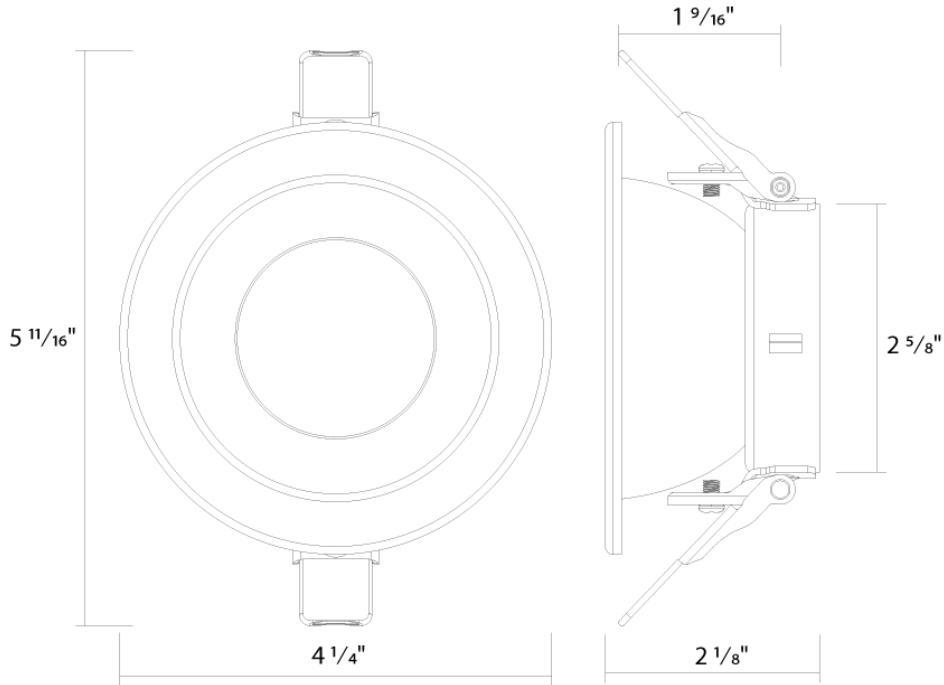

#### Trade Agreements Act Compliant:

This product is a product of Cambodia and a "designated country" end product that complies with the Trade Agreements Act

Dimensions

Ordering Matrix

Family	Aperture/Size	Shape	Reflector Finish	Trim
ND22T	3	R	W	
	3 = 3" 4 = 4" 4H = 4" 6 = 6" 6H = 6" 8 = 8" 10 = 10"	R = Round S = Square <sup>A1</sup>	W = White Reflector + Flange HZ = Haze Reflector + Flange HW = Haze Reflector + White Flange B = Black Reflector + Flange <sup>A2</sup>	Blank = Open Flanged Trim WW = Wall Wash Flanged Trim <sup>A3</sup>