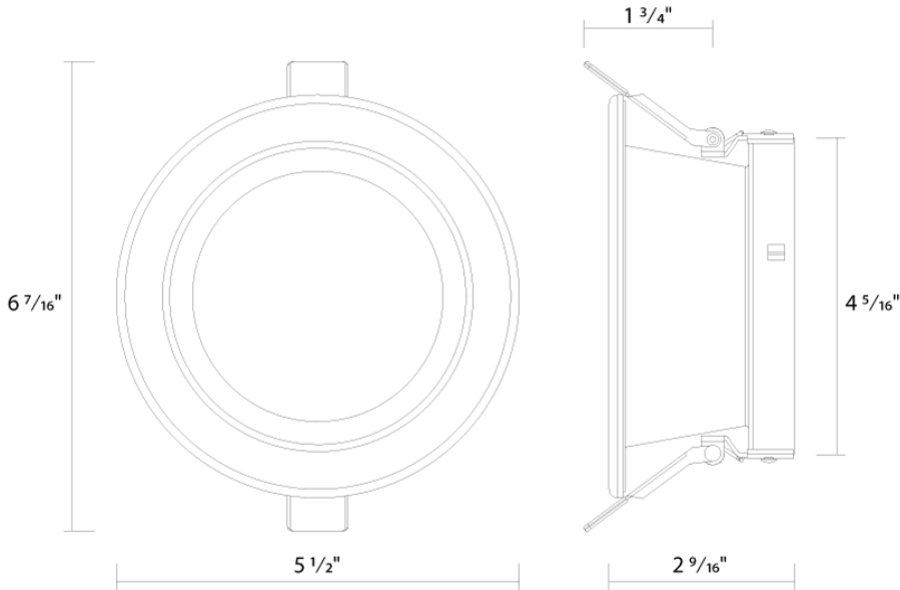

Technical Specifications

Performance

Product Type:

Trim Reflector

Description:

Modular commercial downlights with field-adjustable wattage, CCT, and optics. Select from various interchangeable modules, trims, and accessories.

Installation

Mounting:

Twist-lock design to attach reflector trim to compatible LED light engine

Construction

Trim Size:

4"

Trim Reflector:

Smooth reflector constructed from anodized aluminum with powder coated paint finish

Compliance

Trade Agreements Act Compliant:

This product is a product of Cambodia and a "designated country" end product that complies with the Trade Agreements Act

Dimensions

Ordering Matrix

Family	Aperture/Size	Shape	Reflector Finish	Trim
ND22T	4H	R	HW	
	3 = 3" 4 = 4" 4H = 4" 6 = 6" 6H = 6" 8 = 8" 10 = 10"	R = Round S = Square ^{A1}	W = White Reflector + Flange HZ = Haze Reflector + Flange HW = Haze Reflector + White Flange B = Black Reflector + Flange ^{A2}	Blank = Open Flanged Trim WW = Wall Wash Flanged Trim ^{A3}

^{A1} Square not available in 10".

^{A2} Black flange for black reflector only.

^{A3} Wall wash available in 3", 4", 6" (12W) and 6" & 8" (20W, 30W, 50W)

³⁰⁰ ND22-12 fits 3, 4, and 6"; ND22-20 and ND22-30 fit 4H, 6H, and 8" models; ND22-50 fits 6H, 8", and 10" models.