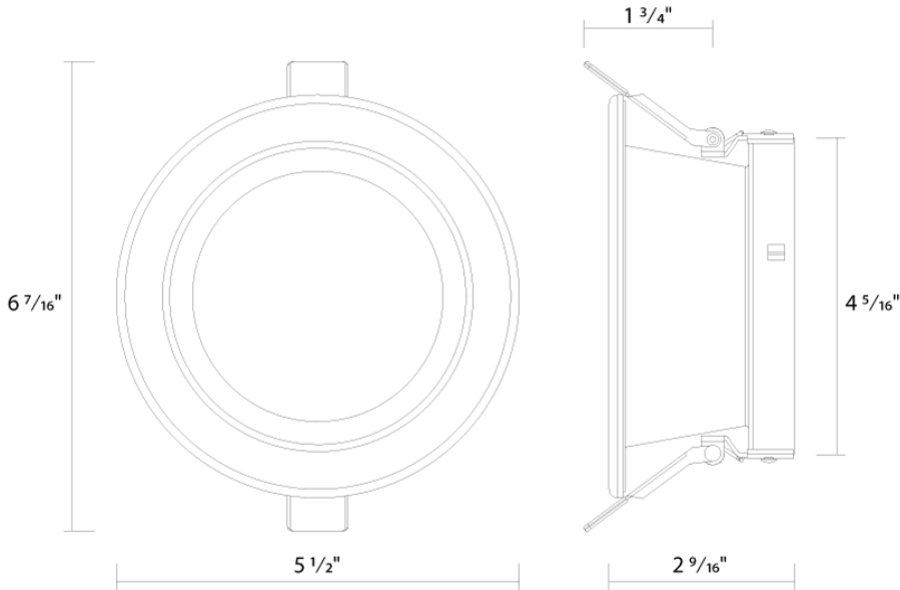

Technical Specifications

Performance

Product Type:

Trim Reflector

Description:

Modular commercial downlights with field-adjustable wattage, CCT, and optics. Select from various interchangeable modules, trims, and accessories.

Installation

Mounting:

Twist-lock design to attach reflector trim to compatible LED light engine

Construction

Trim Size:

4"

Trim Reflector:

Smooth reflector constructed from anodized aluminum with powder coated paint finish

Compliance

Trade Agreements Act Compliant:

This product is a product of Cambodia and a "designated country" end product that complies with the Trade Agreements Act

Dimensions

Ordering Matrix

Family	Aperture/Size	Shape	Reflector Finish	Trim
ND22T	4H	R	W	
	3 = 3" 4 = 4" 4H = 4" 6 = 6" 6H = 6" 8 = 8" 10 = 10"	R = Round S = Square ^{A1}	W = White Reflector + Flange HZ = Haze Reflector + Flange HW = Haze Reflector + White Flange B = Black Reflector + Flange ^{A2}	Blank = Open Flanged Trim WW = Wall Wash Flanged Trim ^{A3}

^{A1} Square not available in 10".

^{A2} Black flange for black reflector only.

^{A3} Wall wash available in 3", 4", 6" (12W) and 6" & 8" (20W, 30W, 50W)

³⁰⁰ ND22-12 fits 3, 4, and 6"; ND22-20 and ND22-30 fit 4H, 6H, and 8" models; ND22-50 fits 6H, 8", and 10" models.